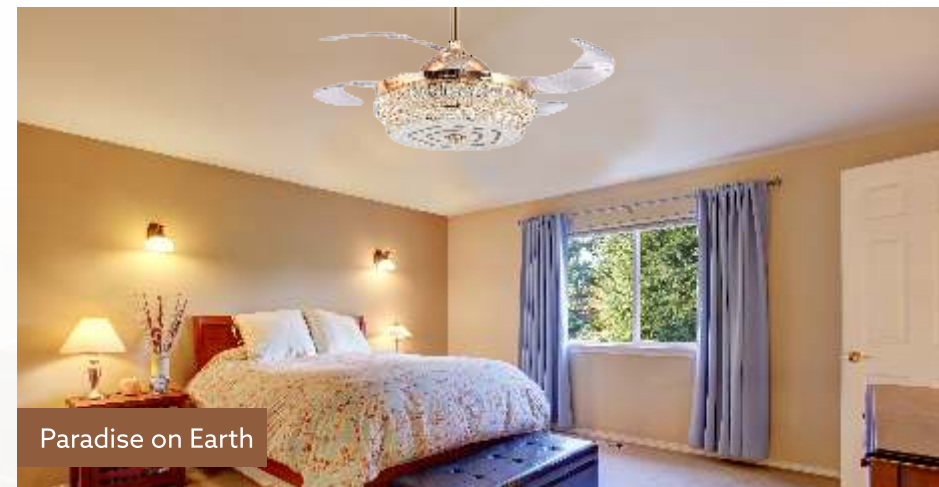

Paradise on Earth