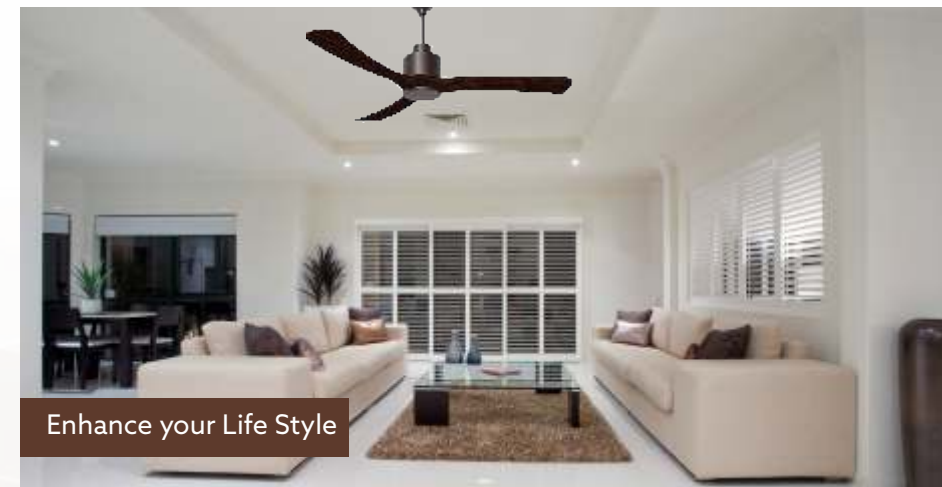

INCLUDES
REMOTE CONTROL

OIL
RUBBED
BRONZE

DARK
WOOD
BLADES

INVERTER
FRIENDLY
DC
MOTOR

6
SPEED CONTROL

54"
3 BLADES

INFRARED
REMOTE
CONTROL