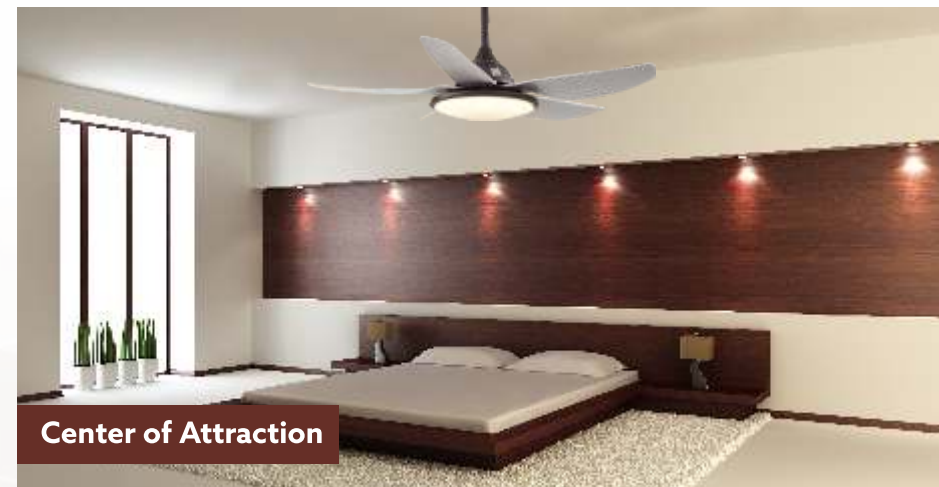

AUSTRALIAN IBIS

- Aero-dynamically designed 5 ABS blades fans
- Unique dome design for the better look that adds to modern & contemporary interior
- Motor specification 153*15 copper winding.
- Exclusively designed fans that has summer & winter option

INCLUDES
REMOTE CONTROL

Center of Attraction