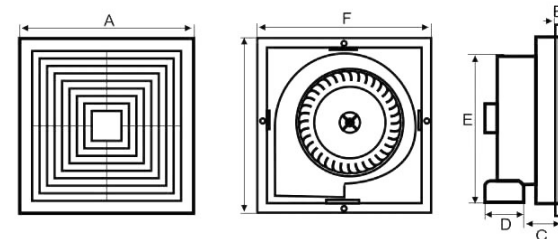

AERO
SERIES EXHAUST
FANS

Model	A	B	C	D	E	F
MEF-317-CM-8"	246*246	20	51	98	206	242

ROYAL
DESIGN