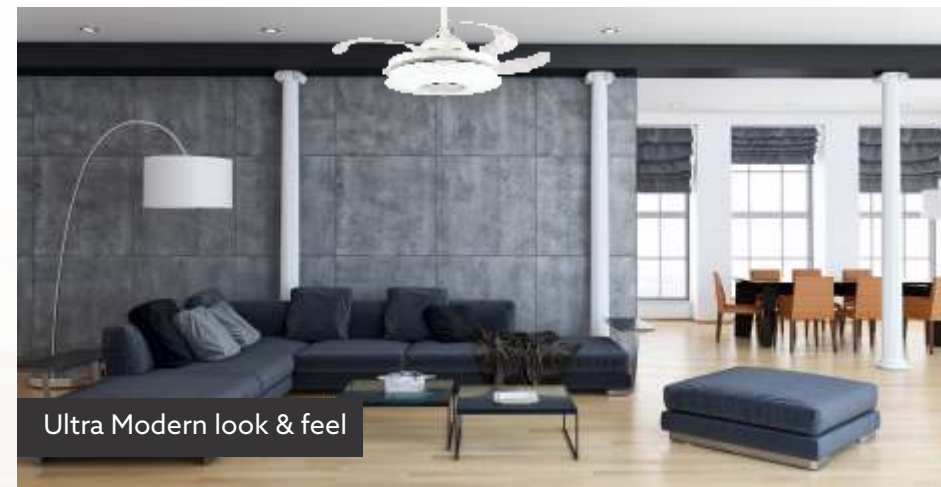

BUILT-IN
SPEAKER

APP / WI-FI

VOICE CONTROL

Ultra Modern look & feel

AMERICAN RAYS

Closed Side View

Bottom View

Sophisticated & Subtle Touch