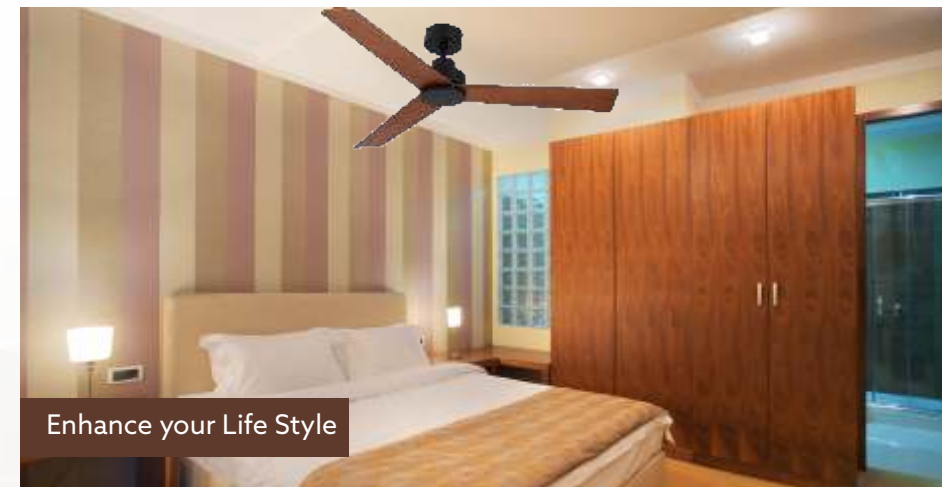

Enhance your Life Style

EUROPIAN OAK

Holiday home special

- 5 superior quality natural wooden blades
- Exclusively designed for ultra modern outlook with the touch of wood, defining style
- Aero-dynamically designed
- Exclusively designed reversible airflow function for summer / winter option