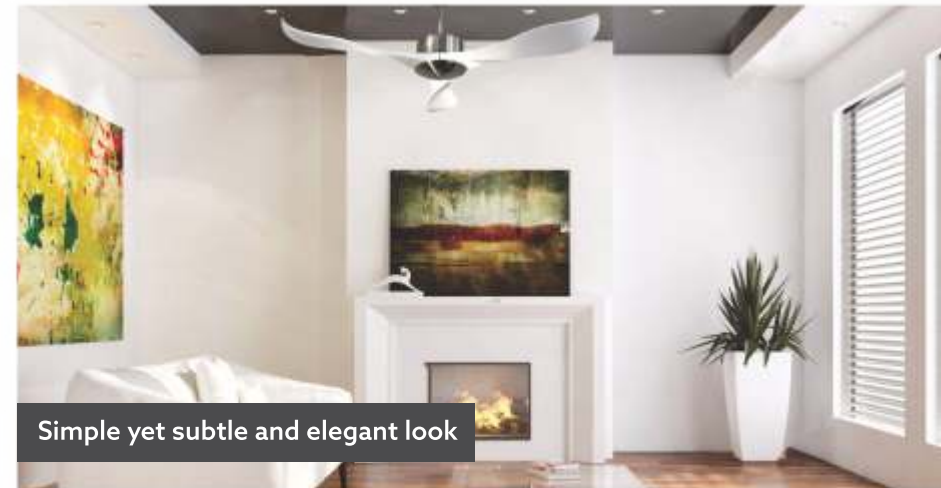

ITALIAN ELEGANT

Simple yet subtle and elegant look

- 3 blades superior quality elegant & impressive fan
- exclusively designed for modern outlook.
- Impressive world class quality & durability
- Exclusively designed reversible airflow function for summer / winter option
- Motor Specification : 155 x 20 Copper winding

INCLUDES
REMOTE CONTROL

Bottom View