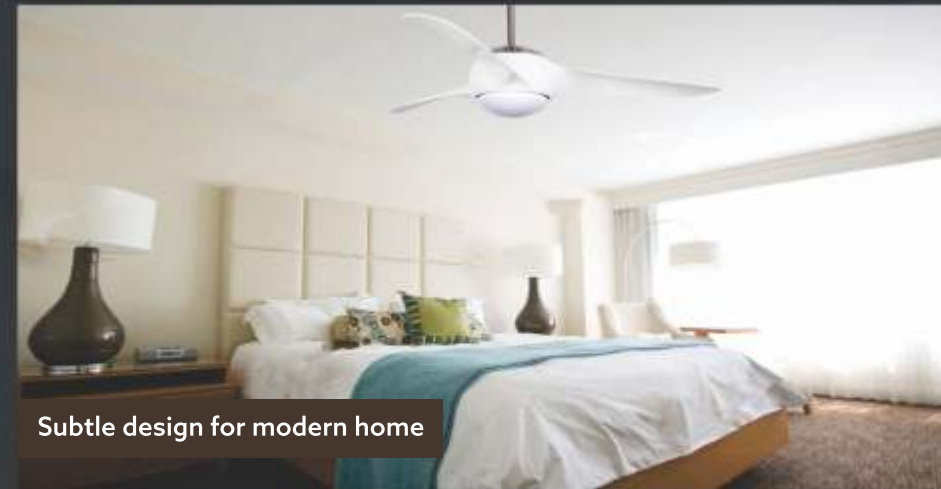

Subtle design for modern home

- Unique dome design - for better light dispersion
- Aero-dynamically designed durable ABS blades
- Electroplated Matt Finish body
- Impressive world-class design and quality
- Motor Specification : 188 x 18 Copper winding

INCLUDES
TOUCH-PAD - RF
REMOTE CONTROL