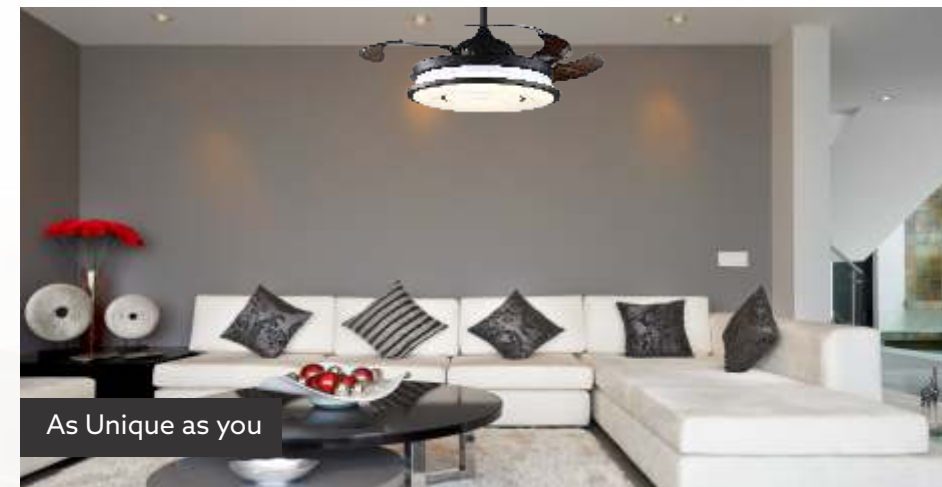

INCLUDES
REMOTE CONTROL

* On Request