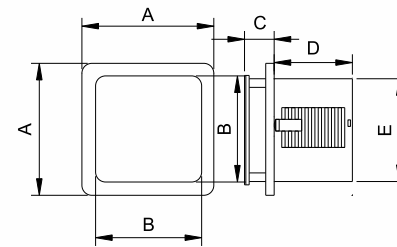

AERO
SERIES EXHAUST
FANS

Model	A	B	C	D	E
MEF-309-W-LED-4"	158*158	158*158	39	81	99
MEF-322-SS-A-LED-4"					
MEF-324-BLK-A-LED-4"					
MEF-310-W-LED-6"	196*196	170*170	43	125	145
MEF-323-SS-A-LED-6"					
MEF-325-BLK-A-LED-6"					

FUSION of
LIGHT & AIR