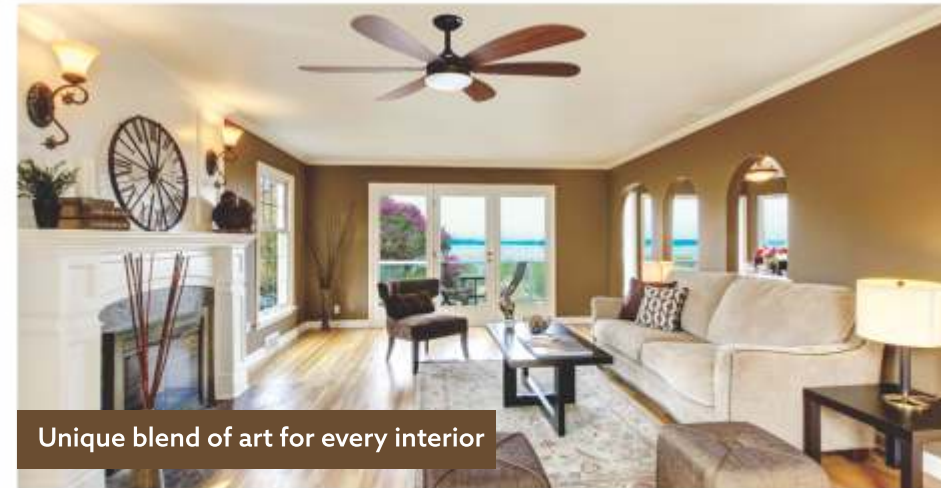

APP / WI-FI

VOICE CONTROL

HUNTER

Unique blend of art for every interior

Bottom View

- 6 blades superior quality wooden blades
- Aero-dynamically designed
- Extraordinary design with Hand Painted Finish
- Unique dome design for better light dispersion
- Exclusively designed reversible airflow function for summer / winter option