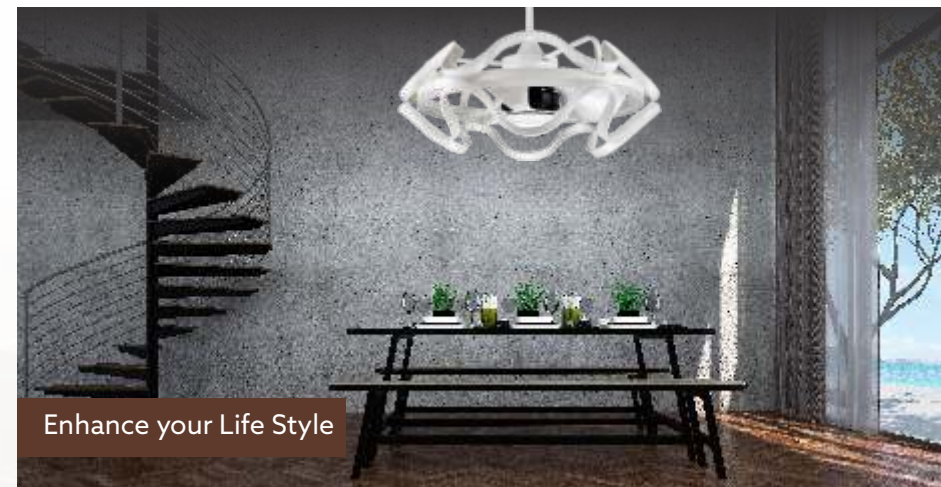

AMERICAN CANYON

- 3 superior quality ABS blades
- Exclusively designed fan that serves multiple interiors
- Impressive world class quality & durability
- Efficient functioning motor with Summer/Winter option.
- Motor Specification : 155 x 12 Copper winding

INCLUDES
REMOTE CONTROL

WHITE

LED
140w

INVERTER
FRIENDLY
DC
MOTOR

3
SPEED CONTROL

20"
3
BLADES

INVERTER
FRIENDLY
DC
MOTOR