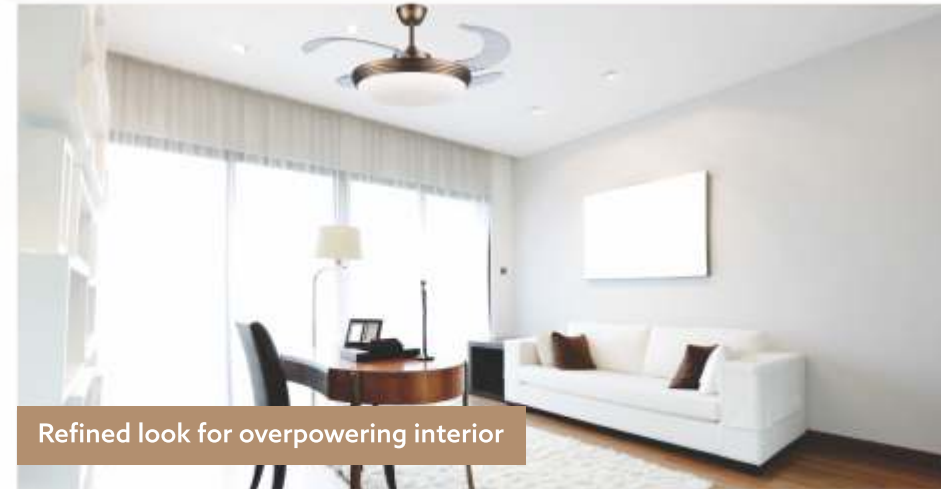

JUPITER

Refined look for overpowering interior

- Unique doom design for better light dispersion
- Aero-dynamically designed retractable ABS blades
- Coffee Brass finish body
- Exclusively designed fan for classic interior
- Serving dual purpose of fan & candelier.
- Motor Specification : 153 x 15 Copper winding