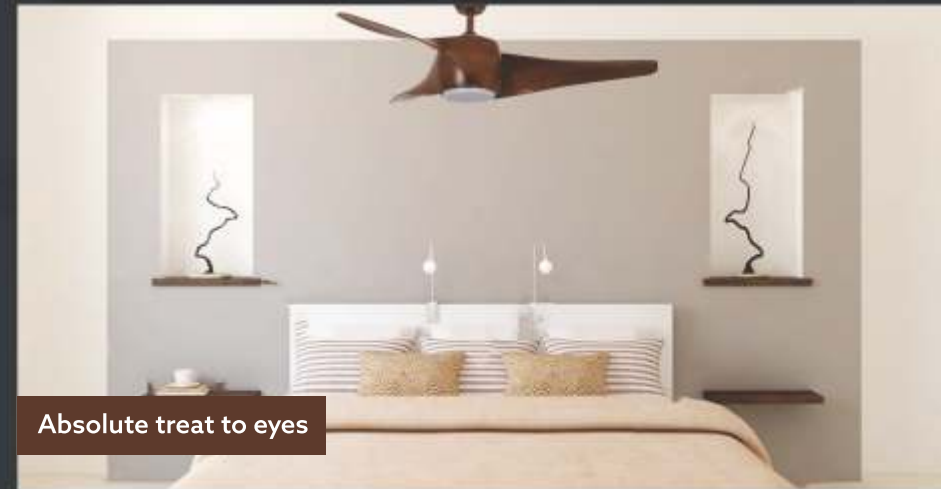

AMERICAN TWISTER

Absolute treat to eyes

- 3 pcs blades superior quality fan
- 2 colour option that permits to match the given interior
- Exclusively designed fans with simple and elegant look
- Impressive world class quality & durability
- Speedy air dispersion
- Motor Specification : 188 x 20 Copper winding

INCLUDES
TOUCH-PAD - RF
REMOTE CONTROL

AVAILABLE IN
2 COLOURS

- ☐ White
- ☐ Wooden Spray Paint