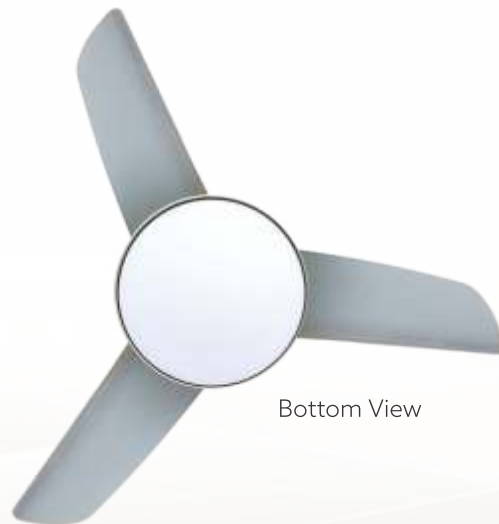

INCLUDES
REMOTE CONTROL

FLAMINGO

Ultra modern look

- 3 Blades superior quality ABS blades
- Exclusively designed ceiling fan that adds value to your home interior.
- Quite Operation
- Motor Specification : 155 x 12 Copper winding