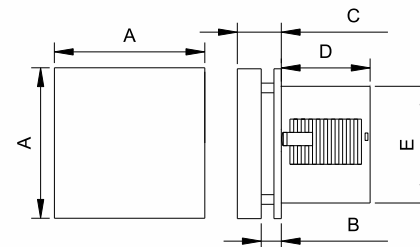

Model	A	B	C	D	E
MEF-315-ABS-W-4"	158	19	30	81	99
MEF-316-ABS-W-6"	196	23	40	125	145
MEF-326-R.WOOD-6"	196	23	40	125	145
MEF-327-B.WOOD-6"	196	23	40	125	145
MEF-328-GOLDEN-6"	196	23	40	125	145

ADDS TO YOUR
STYLE