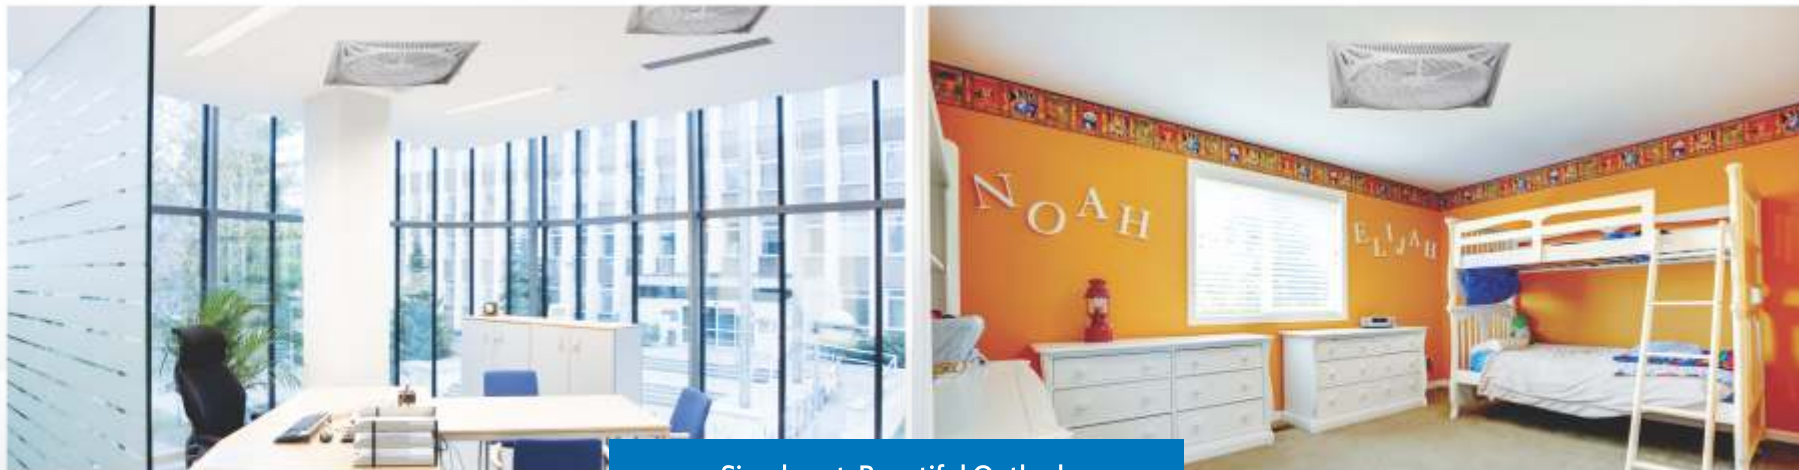

REBEL

- Recess mounting
- Impressive world class quality & durability
- Unique design for office interior and for house interiors
- Basically solution for low ceiling.

INCLUDES
REMOTE CONTROL

ABS
ASSURED
DURABILITY

LED 6000K
5WATTS

3
SPEED CONTROL

14"
3 BLADES