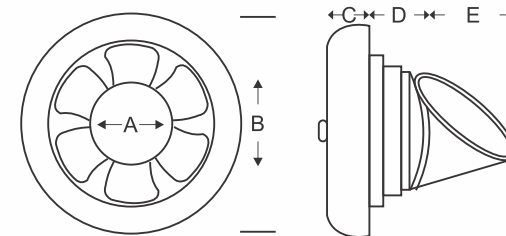

FRESH AIR

Model	A	B	C	D	E
MEF-301-6"-RPC	150	205	40	38	150

FRESH AIR
TECHNOLOGY