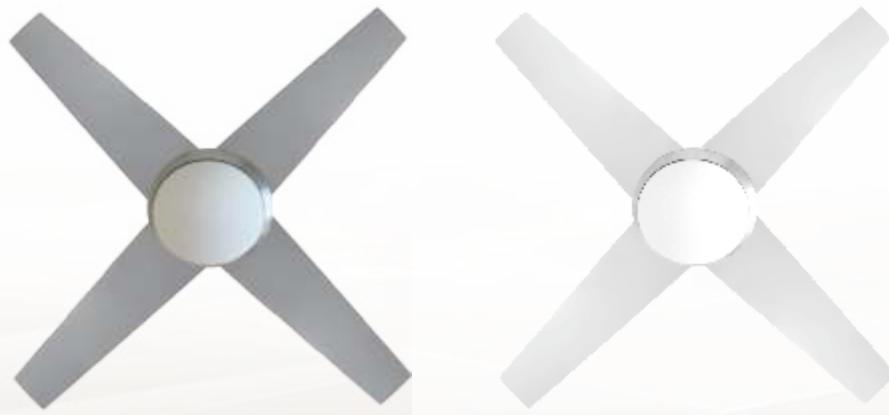

APP / WI-FI

VOICE CONTROL

Bottom View

ITALIO

Simple & modern look

- Aero-dynamically designed Reversible Silver Plywood with and without Light option
- Unique dome design - for better light dispersion
- Electroplated Matt Finish body
- Impressive world-class design and quality
- Exclusively designed reversible airflow function for summer / winter option
- Motor Specification : 188 x 12 Copper winding