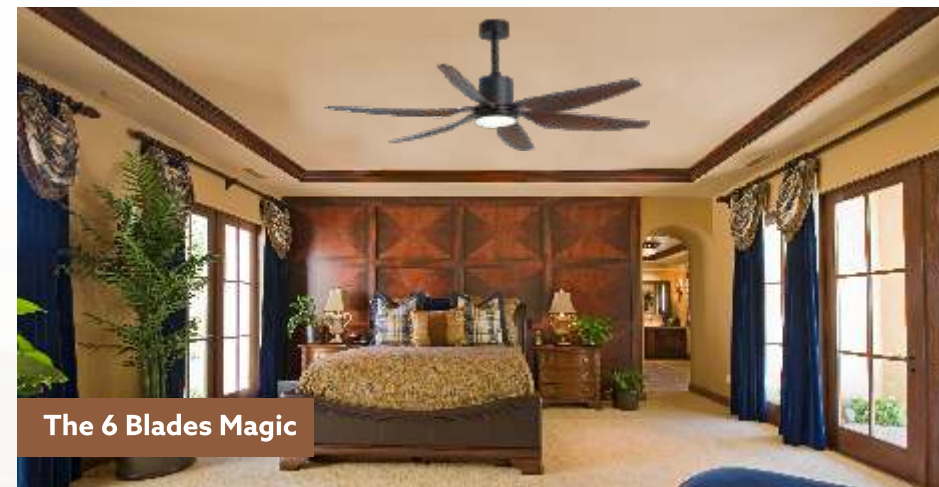

The 6 Blades Magic