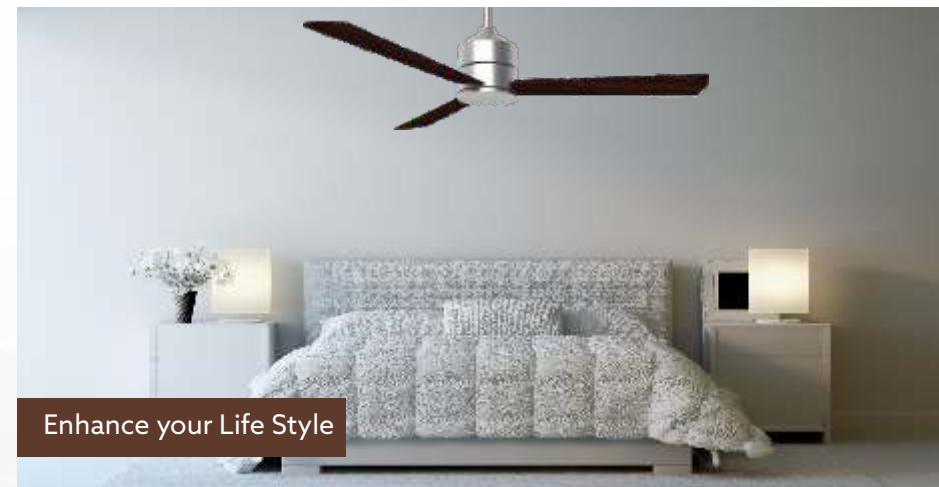

Enhance your Life Style