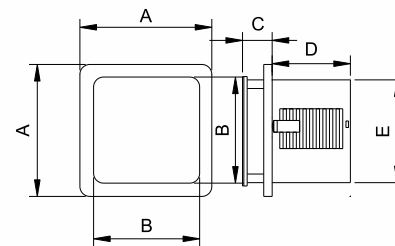

AERO

EXHAUST FANS

Model	A	B	C	D	E
MEF-311-SS-4" W/O LED MEF-313-BLK-GP-4" W/O LED	158*158	158*158	39	81	99
MEF-312-SS-6" W/O LED MEF-314-BLK-GP-6" W/O LED	196*196	170*170	43	125	145

ASSURED
FRESH AIR