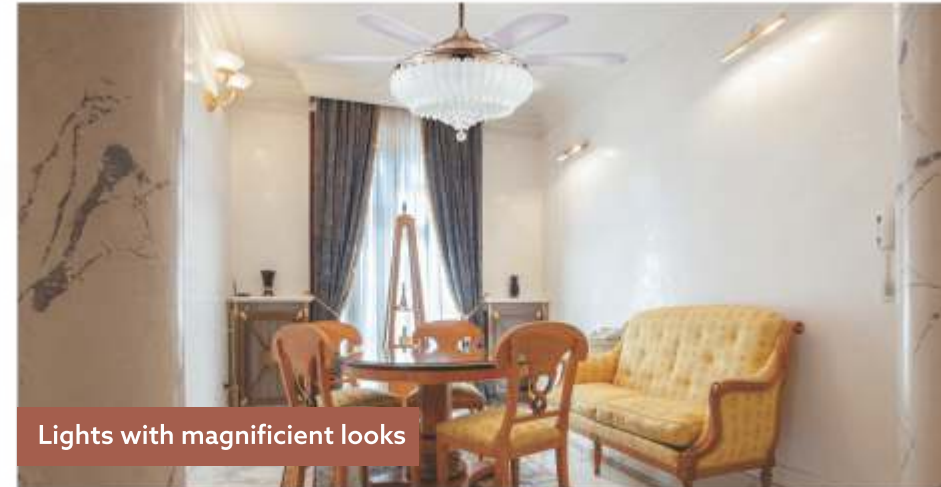

INCLUDES
TOUCH-PAD - RF
REMOTE CONTROL

EUROPIAN MERC

Lights with magnificent looks

- 6 blades superior quality fan
- Exclusively designed fan for classic and ultra-modern interior with crystal finishing
- Serves dual purpose of fan & candelier.
- Ac/Dc Motor
- Interior with crystal lighting
- Exclusively designed reversible airflow function for summer / winter option
- Motor Specification : 153 x 20 Copper winding