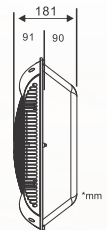

REBEL PREMIUM

- Recess mounting
- Impressive world class quality & durability
- Unique design for office interior or for housing basically solution for low ceiling.

INCLUDES
REMOTE CONTROL

ABS
ASSURED
DURABILITY

14"
BLADES

MEDIUM
SLOW HIGH
3
SPEED CONTROL