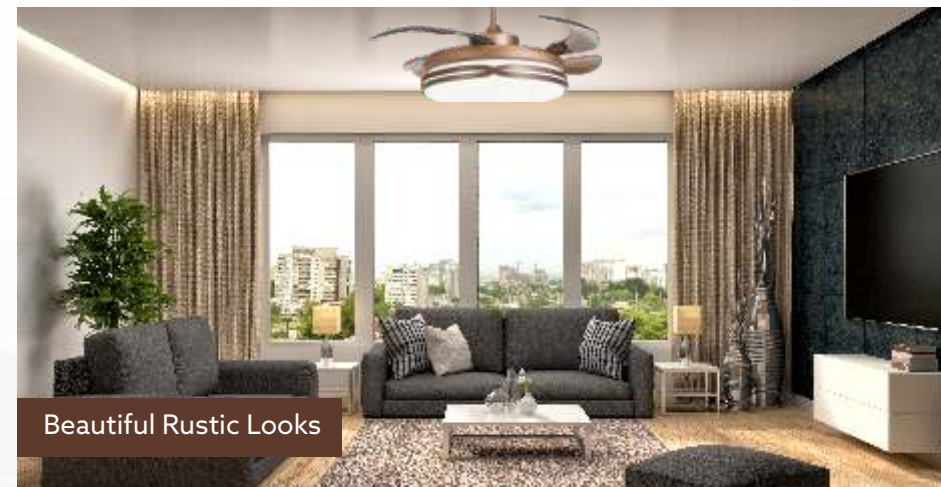

INCLUDES
REMOTE CONTROL

* On Request