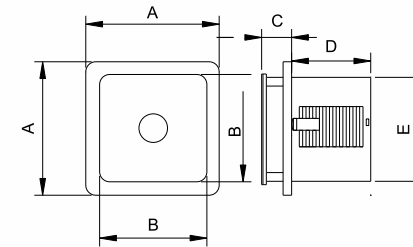

AERO
SERIES EXHAUST
FANS

Model	A	B	C	D	E
MEF-318-SS-C-LED-4" MEF-320-BLK-C-LED-4"	158*158	158*158	39	81	99
MEF-319-SS-C-LED-6" MEF-321-BLK-C-LED-6"	196*196	170*170	43	125	145

FRESH & RICHER
LOOK..