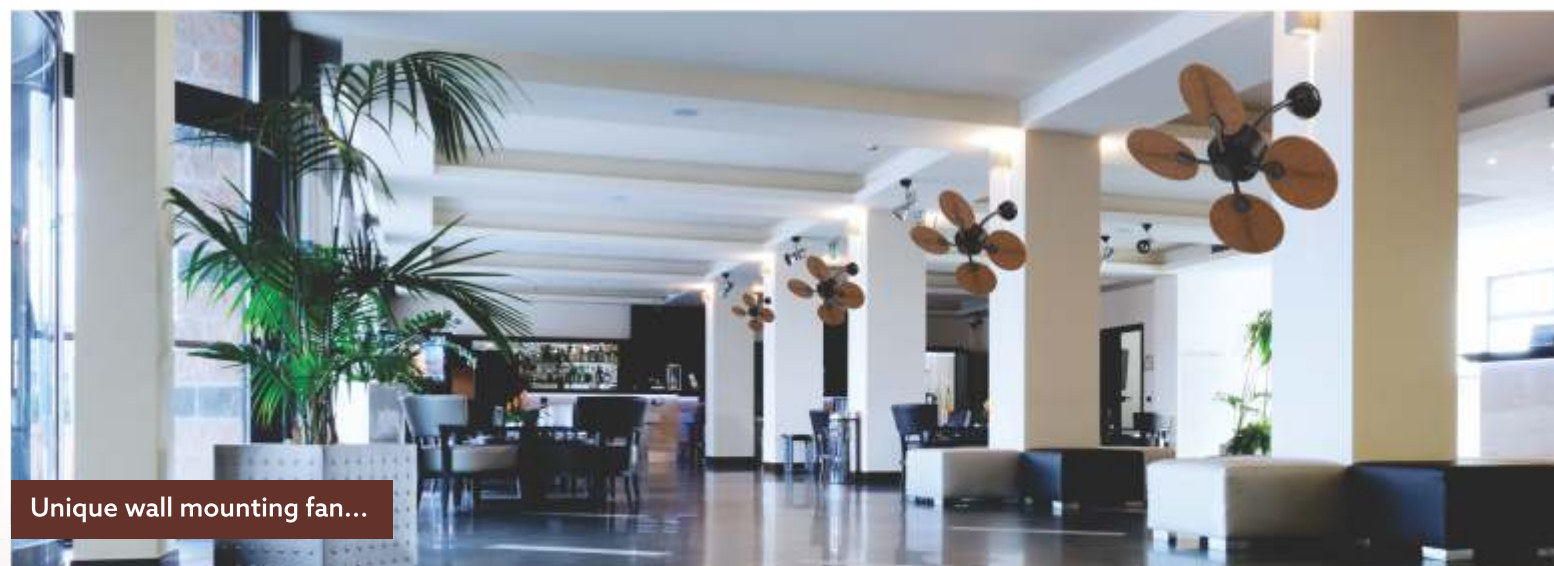

AMERICAN OPUS WALL

- Exclusively designed wall fan that adds value to your interior.
- Impressive world-class design and quality
- 4 Wooden blades
- Motor Specification : 188 x 18 Copper winding

INCLUDES
REMOTE CONTROL

Unique wall mounting fan...