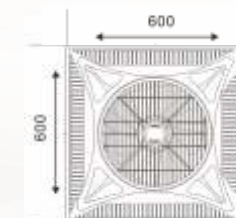

INCLUDES
REMOTE CONTROL

ABS
ASSURED
DURABILITY

14"
BLADES

MEDIUM
SLOW HIGH
3
SPEED CONTROL

GARDENIA

- Beautifully crafted 5 ABS blades with a rusty wooden finish
- Three down lights option
- Adjust placing area to support and compliment around outdoor sitting area