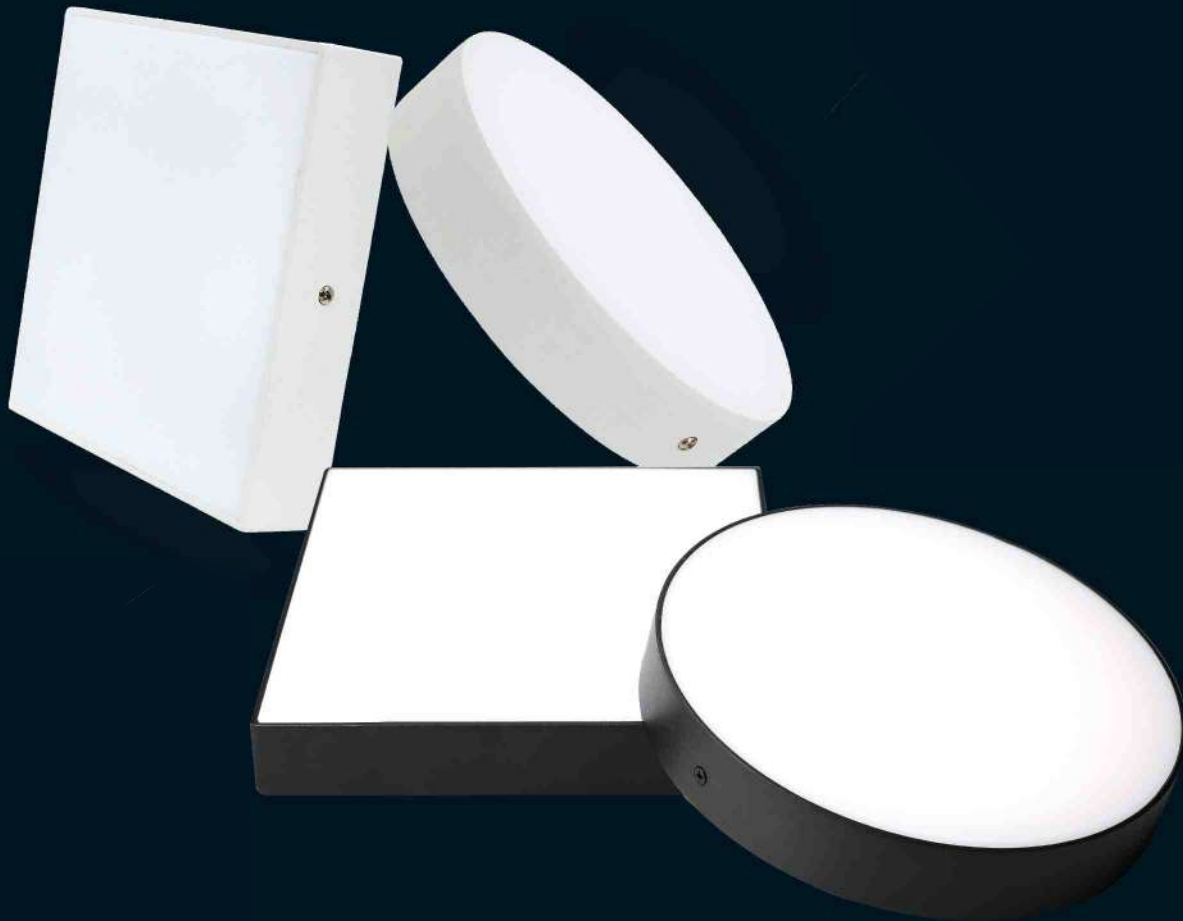

# AZZARO<sup>LED</sup> SMD down lights

Input voltage range:  
AC 85~265V  
50/60Hz

Typical efficiency:  
>88%

IP rating  
IP20

CRI:  
>80

Product Code	Wattage	Led Brand	Lumen	PF	Color Temp.	Beam Angle	Dimension	Cut-out:
ML-D115 SQ	8W	Epistar	720lm	PF <sub>≥</sub> 0.6	WH/NW/WW	110°	103x103x35mm	95x95mm
ML-D116 SQ	15W	Epistar	1400lm	PF <sub>≥</sub> 0.95	WH/NW/WW	110°	146x146x35mm	140x140mm
ML-D117 SQ	22W	Epistar	1980lm	PF <sub>≥</sub> 0.95	WH/NW/WW	110°	170x170x35mm	165x165mm