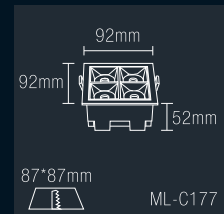

Product Code	Wattage	Led Brand	Lumen	PF	Color Temp.	Beam Angle	Dimension	Cut-out:
ML-C177	16W	CREE	1550lm	PF $\geq$ 0.95	NW/WW/WH	38°	92*92*52mm	87*87mm