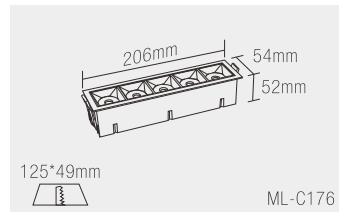

Product Code	Wattage	Led Brand	Lumen	PF	Color Temp.	Beam Angle	Dimension	Cut-out:
ML-C178	20W	CREE	2000lm	PF_≥0.95	NW/WW/WH	38°	206*54*52mm	201*49mm