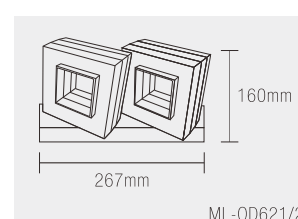

Product Code	Wattage	Led Brand	Lumen	PF	Color Temp.	Body Color	Dimension
ML-OD622/1	2*6W	Bridgelux	240lm	PF$\geq$0.65	WW	Flash Black	125*85*160mm
ML-OD622/2	12*2W	Bridgelux	240lm	PF$\geq$0.65	WW	Flash Black	160*70*267mm