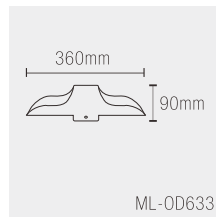

LABO^{LED} Outdoor lights

Input voltage range:
AC 85~265V
50/60Hz

Typical efficiency:
>88%

IP rating
Ip65

CRI:
>80

Product Code	Wattage	Led Brand	Lumen	PF	Color Temp.	Dimension	Body color:
ML-OD632	2*5W	Bridgelux	1100lm	PF≥0.65	WW	95*90*360mm	Stone Grey
ML-OD633	2*5W	Bridgelux	1100lm	PF≥0.65	WW	130*70*124mm	Stone Grey

HUGO^{LED} Outdoor lights

Input voltage range:
AC 85~265V
50/60Hz

Typical efficiency:
>88%

IP rating
Ip65

CRI:
>80