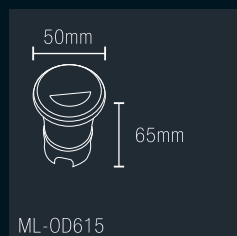

ML-OD615

ML-OD611

ML-OD615