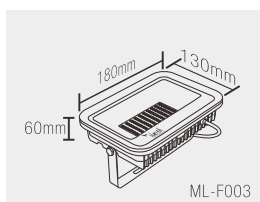

# CONTESSA<sup>LED</sup> Flood lights

Input voltage range:  
AC 85~265V  
50/60Hz

Typical efficiency:  
>88%

IP rating  
Ip65

CRI:  
>80

Product Code	Wattage	Led Brand	Lumen	PF	Color Temp.	Beam Angle	Dimension
ML-F003	30W	EpiLED SMD	3300lm	PF≥0.95	WH/WW/GR	120°	180*60*130mm
ML-F004	50W	EpiLED SMD	5500lm	PF≥0.95	WH/WW/GR	120°	220*70*150mm
ML-F005	100W	EpiLED SMD	11000lm	PF≥0.95	WH/WW	120°	300*90*230mm
ML-F001	200W	EpiLED SMD	22000lm	PF≥0.95	WH/WW	120°	350*110*260mm
ML-F002	300W	EpiLED SMD	31000lm	PF≥0.95	WH/WW	120°	380*120*290mm