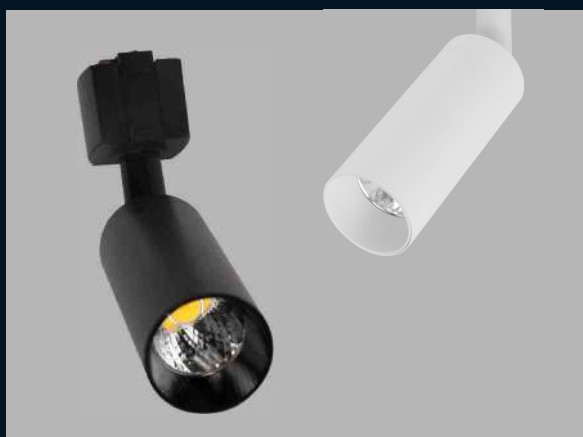

AMOR^{LED} Track&Wall Spot lights

Input voltage range:

AC 85~265V
50/60Hz

Typical efficiency:

>88%

IP rating

IP20

CRI:

>80

Product Code	Wattage	Led Brand	Lumen	PF	Color Temp.	Beam Angle	Dimension
ML-T505	6W	Bridgelux	610lm	PF≥0.95	NW/WW/WH	30°	φ41*100mm
ML-T506	9W	Bridgelux	1050lm	PF≥0.95	NW/WW/WH	30°	φ41*150mm
ML-W505	6W	Bridgelux	610lm	PF≥0.95	NW/WW/WH	30°	φ41*100mm
ML-W506	9W	Bridgelux	1050lm	PF≥0.95	NW/WW/WH	30°	φ41*150mm