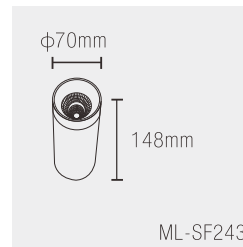

ESCADA^{COB} Surface Spot lights

Input voltage range:
AC 85~265V
50/60Hz

Typical efficiency:
>88%

IP rating
IP20

CRI:
>80

Product Code	Wattage	Led Brand	Lumen	PF	Color Temp.	Beam Angle	Dimension
ML-SF242	7W	Bridgelux	520-560lm	PF≥0.95	NW/WW/WH	38°	φ60*118mm
ML-SF243	12W	Bridgelux	920-960lm	PF≥0.95	NW/WW/WH	38°	φ70*148mm
ML-SF244	20W	Bridgelux	1550-1600lm	PF≥0.95	NW/WW/WH	38°	φ100*200mm