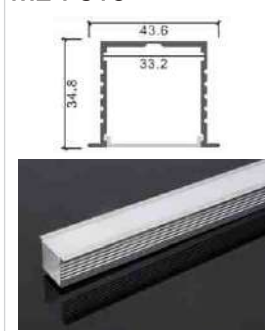

# Aluminum Profile

**ML-P309**

Dimension	Application	Standard Length
21.3*25.8	Inground	2mtr

**ML-P310**

Dimension	Application	Standard Length
43.6*34.8	35mm Recessed	2mtr

**ML-P311**

Dimension	Application	Standard Length
35*34.8	35mm Surface	2mtr