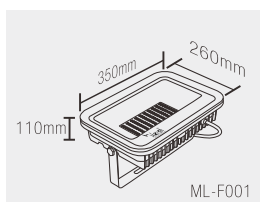

# CONTESSA<sup>LED</sup> Flood lights

Input voltage range:  
AC 85~265V  
50/60Hz

Typical efficiency:  
>88%

IP rating  
Ip65

CRI:  
>80

Product Code	Wattage	Led Brand	Lumen	PF	Color Temp.	Beam Angle	Dimension
ML-F003	30W	EpiLED SMD	3300lm	PF≥0.95	WH/WW/GR	120°	180*60*130mm
ML-F004	50W	EpiLED SMD	5500lm	PF≥0.95	WH/WW/GR	120°	220*70*150mm
ML-F005	100W	EpiLED SMD	11000lm	PF≥0.95	WH/WW	120°	300*90*230mm
ML-F001	200W	EpiLED SMD	22000lm	PF≥0.95	WH/WW	120°	350*110*260mm
ML-F002	300W	EpiLED SMD	31000lm	PF≥0.95	WH/WW	120°	380*120*290mm