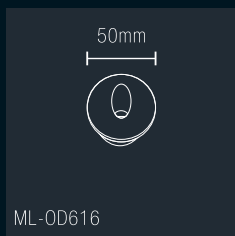

ML-OD613

ML-OD614

ML-OD616

ML-OD613

Product Code	Wattage	Led Brand	Lumen	PF	Color Temp.	Dimension
ML-OD611	3W	Bridgelux	240lm	PF≥0.65	WW	φ50*65mm
ML-OD612	3W	Bridgelux	240lm	PF≥0.65	WW	φ50*65mm
ML-OD613	3W	Bridgelux	240lm	PF≥0.65	WW	φ50*65mm
ML-OD614	3W	Bridgelux	240lm	PF≥0.65	WW	φ50*65mm
ML-OD615	3W	Bridgelux	240lm	PF≥0.65	WW	φ50*65mm
ML-OD616 (Rd/Sq)	1W	Bridgelux	90lm	PF≥0.65	WW	φ50*65mm