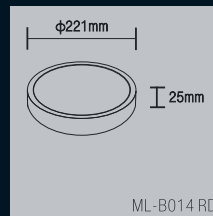

SAMSARA Round surface panel lights

Input voltage range:
AC 85~265V
50/60Hz

Typical efficiency:
>88%

IP rating
IP20

CRI:
>80

Product Code	Wattage	Led Brand	Lumen	PF	Color Temp.	Beam Angle	Dimension
ML-B011 RD	8W	Epistar	720lm	PF$\geq$0.6	WH/NW/WW	120°	ϕ88x25mm
ML-B012 RD	15W	Epistar	1350lm	PF$\geq$0.95	WH/NW/WW	120°	ϕ145x25mm
ML-B013 RD	22W	Epistar	1980lm	PF$\geq$0.95	WH/NW/WW	120°	ϕ170x25mm
ML-B014 RD	30W	Epistar	2700lm	PF$\geq$0.95	WH/NW/WW	120°	ϕ221x25mm