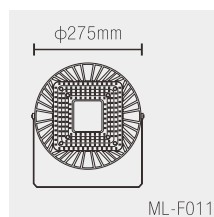

CAPUCCI^{LED} UFO lights

Input voltage range:
AC 85~265V
50/60Hz

Typical efficiency:
>88%

IP rating
Ip65

CRI:
>80

Product Code	Wattage	Led Brand	Lumen	PF	Color Temp.	Beam Angle	Dimension
ML-F011	100W	EPISTAR	11000lm	PF≥0.95	WH	90°	φ275*39mm
ML-F012	150W	EPISTAR	16500lm	PF≥0.95	WH	90°	φ320*40mm
ML-F013	200W	EPISTAR	22000lm	PF≥0.95	WH	90°	φ350*43mm