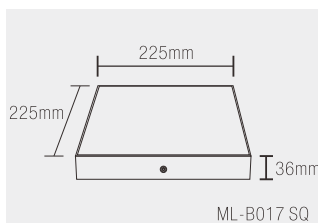

FLANNEL LED SMD surface lights

Input voltage range:
AC 85~265V
50/60Hz

Typical efficiency:
>88%

IP rating
IP20

CRI:
>80

Product Code	Wattage	Led Brand	Lumen	PF	Color Temp.	Beam Angle	Dimension
ML-B015 SQ	16W	Epistar	1600lm	PF≥0.95	WH/NW/WW	110°	120x120x36mm
ML-B016 SQ	24W	Epistar	2400lm	PF≥0.95	WH/NW/WW	110°	175x175x36mm
ML-B017 SQ	32W	Epistar	3200lm	PF≥0.95	WH/NW/WW	110°	225x225x36mm
ML-B018 SQ	48W	Epistar	4800lm	PF≥0.95	WH/NW/WW	110°	300x300x40mm