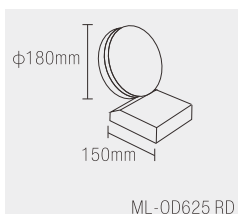

TALMA^{LED} Outdoor lights

Input voltage range: AC 85~265V 50/60Hz	Typical efficiency: >88%	IP rating Ip65	CRI: >80