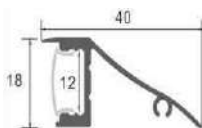

ML-P316

Dimension	Application	Standard Length
40.8*18	Wall Wsaher	2mtr