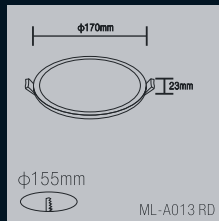

ML-A012 RD

ML-A013 RD