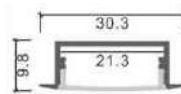

ML-P322

Dimension	Application	Standard Length
30.3*9.8	1inch Recessed	2mtr