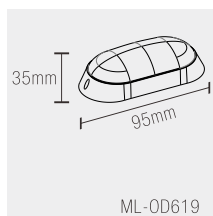

Product Code	Wattage	Led Brand	Lumen	PF	Color Temp.	Dimension
ML-OD619	12W	EPISTAR	1200lm	PF≥0.9	WW/WH	95*35mm
ML-OD620	15W	EPISTAR	1500lm	PF≥0.9	WW/WH	φ184*65mm