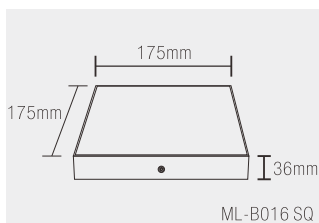

FLANNEL LED SMD surface lights

Input voltage range:
AC 85~265V
50/60Hz

Typical efficiency:
>88%

IP rating
IP20

CRI:
>80

Product Code	Wattage	Led Brand	Lumen	PF	Color Temp.	Beam Angle	Dimension
ML-B015 SQ	16W	Epistar	1600lm	PF≥0.95	WH/NW/WW	110°	120x120x36mm
ML-B016 SQ	24W	Epistar	2400lm	PF≥0.95	WH/NW/WW	110°	175x175x36mm
ML-B017 SQ	32W	Epistar	3200lm	PF≥0.95	WH/NW/WW	110°	225x225x36mm
ML-B018 SQ	48W	Epistar	4800lm	PF≥0.95	WH/NW/WW	110°	300x300x40mm