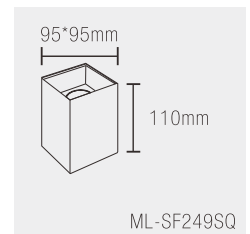

ESCADA^{COB} Surface Spot lights

Input voltage range: AC 85~265V 50/60Hz
Typical efficiency: >88%
IP rating: IP20
CRI: >80

Reflector Color:

- ROSE GOLD
- BLACK
- COPPER

Product Code	Wattage	Led Brand	Lumen	PF	Color Temp.	Beam Angle	Dimension
ML-SF248SQ	12W	Bridgelux	920-960lm	PF≥0.95	NW/WW	38°	73*73*95mm
ML-SF249SQ	20W	Bridgelux	1550-1600lm	PF≥0.95	NW/WW	38°	95*95*110mm