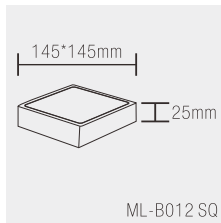

SAMSARA Round surface panel lights

Input voltage range:
AC 85~265V
50/60Hz

Typical efficiency:
>88%

IP rating
IP20

CRI:
>80

Product Code	Wattage	Led Brand	Lumen	PF	Color Temp.	Beam Angle	Dimension
ML-B011 SQ	8W	Epistar	720lm	PF$\geq$0.6	WH/NW/WW	120°	88x88x25mm
ML-B012 SQ	15W	Epistar	1350lm	PF$\geq$0.95	WH/NW/WW	120°	145x145x25mm
ML-B013 SQ	22W	Epistar	1980lm	PF$\geq$0.95	WH/NW/WW	120°	170x170x25mm
ML-B014 SQ	30W	Epistar	2700lm	PF$\geq$0.95	WH/NW/WW	120°	221x221x25mm