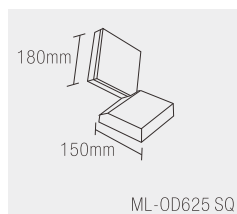

TALMA^{LED} Outdoor lights

Input voltage range: AC 85~265V 50/60Hz	Typical efficiency: >88%	IP rating Ip65	CRI: >80