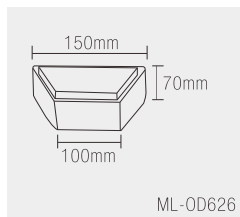

FLOAM^{LED} Outdoor lights

Input voltage range:
AC 85~265V
50/60Hz

Typical efficiency:
>88%

IP rating
Ip65

CRI:
>80

Product Code	Wattage	Led Brand	Lumen	PF	Color Temp.	Body Color	Dimension
ML-OD626	5W	Bridgelux	240lm	PF≥0.65	WW	Flash black	150*100*70mm
ML-OD627	5W	Bridgelux	240lm	PF≥0.65	WW	Flash black	150*100*70mm