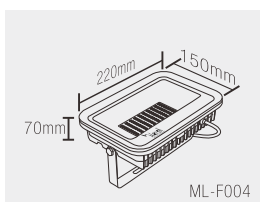

# CONTESSA<sup>LED</sup> Flood lights

Input voltage range:  
AC 85~265V  
50/60Hz

Typical efficiency:  
>88%

IP rating  
Ip65

CRI:  
>80

Product Code	Wattage	Led Brand	Lumen	PF	Color Temp.	Beam Angle	Dimension
ML-F003	30W	EpiLED SMD	3300lm	PF≥0.95	WH/WW/GR	120°	180*60*130mm
ML-F004	50W	EpiLED SMD	5500lm	PF≥0.95	WH/WW/GR	120°	220*70*150mm
ML-F005	100W	EpiLED SMD	11000lm	PF≥0.95	WH/WW	120°	300*90*230mm
ML-F001	200W	EpiLED SMD	22000lm	PF≥0.95	WH/WW	120°	350*110*260mm
ML-F002	300W	EpiLED SMD	31000lm	PF≥0.95	WH/WW	120°	380*120*290mm