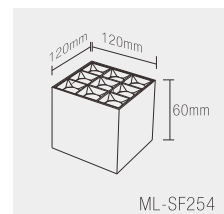

Product Code	Wattage	Led Brand	Lumen	PF	Color Temp.	Beam Angle	Dimension	BODY COLOR:
ML-SF254	40W	CREE	4200lm	PF≥0.95	NW/WW/WH	38°	120*120*90mm	PKW/BK