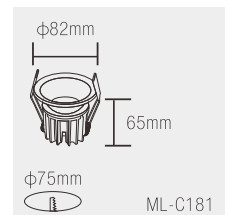

ORRIS^{COB} Spot lights

Input voltage range:
AC 85~265V
50/60Hz

Typical efficiency:
>88%

IP rating
IP20

CRI:
>80

Product Code	Wattage	Led Brand	Lumen	PF	Color Temp.	Beam Angle	Dimension	Cut-out:
ML-C180	7W	Bridgelux	700lm	PF≥0.95	NW/WW	40°	φ70X58mm	φ60mm
ML-C181	12W	Bridgelux	1200lm	PF≥0.95	NW/WW	40°	φ82X65mm	φ75mm