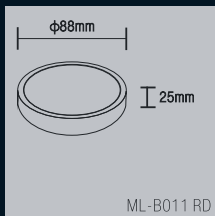

SAMSARA Round surface panel lights

Input voltage range:
AC 85~265V
50/60Hz

Typical efficiency:
>88%

IP rating
IP20

CRI:
>80

Product Code	Wattage	Led Brand	Lumen	PF	Color Temp.	Beam Angle	Dimension
ML-B011 RD	8W	Epistar	720lm	PF$\geq$0.6	WH/NW/WW	120°	ϕ88x25mm
ML-B012 RD	15W	Epistar	1350lm	PF$\geq$0.95	WH/NW/WW	120°	ϕ145x25mm
ML-B013 RD	22W	Epistar	1980lm	PF$\geq$0.95	WH/NW/WW	120°	ϕ170x25mm
ML-B014 RD	30W	Epistar	2700lm	PF$\geq$0.95	WH/NW/WW	120°	ϕ221x25mm