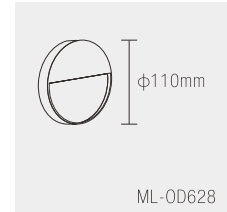

MEOW^{LED} Outdoor lights

Input voltage range: AC 85~265V 50/60Hz
Typical efficiency: >88%
IP rating: Ip65
CRI: >80

Product Code	Wattage	Led Brand	Lumen	PF	Color Temp.	Body Color	Dimension
ML-OD628	2W	Bridgelux	240lm	PF≥0.65	WW	Stone Grey	φ110*19mm