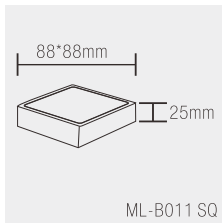

SAMSARA Round surface panel lights

Input voltage range:
AC 85~265V
50/60Hz

Typical efficiency:
>88%

IP rating
IP20

CRI:
>80

Product Code	Wattage	Led Brand	Lumen	PF	Color Temp.	Beam Angle	Dimension
ML-B011 SQ	8W	Epistar	720lm	PF$\geq$0.6	WH/NW/WW	120°	88x88x25mm
ML-B012 SQ	15W	Epistar	1350lm	PF$\geq$0.95	WH/NW/WW	120°	145x145x25mm
ML-B013 SQ	22W	Epistar	1980lm	PF$\geq$0.95	WH/NW/WW	120°	170x170x25mm
ML-B014 SQ	30W	Epistar	2700lm	PF$\geq$0.95	WH/NW/WW	120°	221x221x25mm