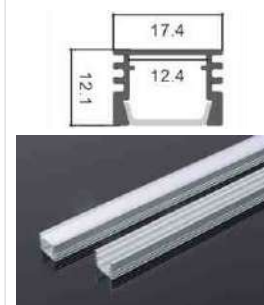

ML-P304

Dimension	Application	Standard Length
17.4*12.1	Deep Surface	2mtr