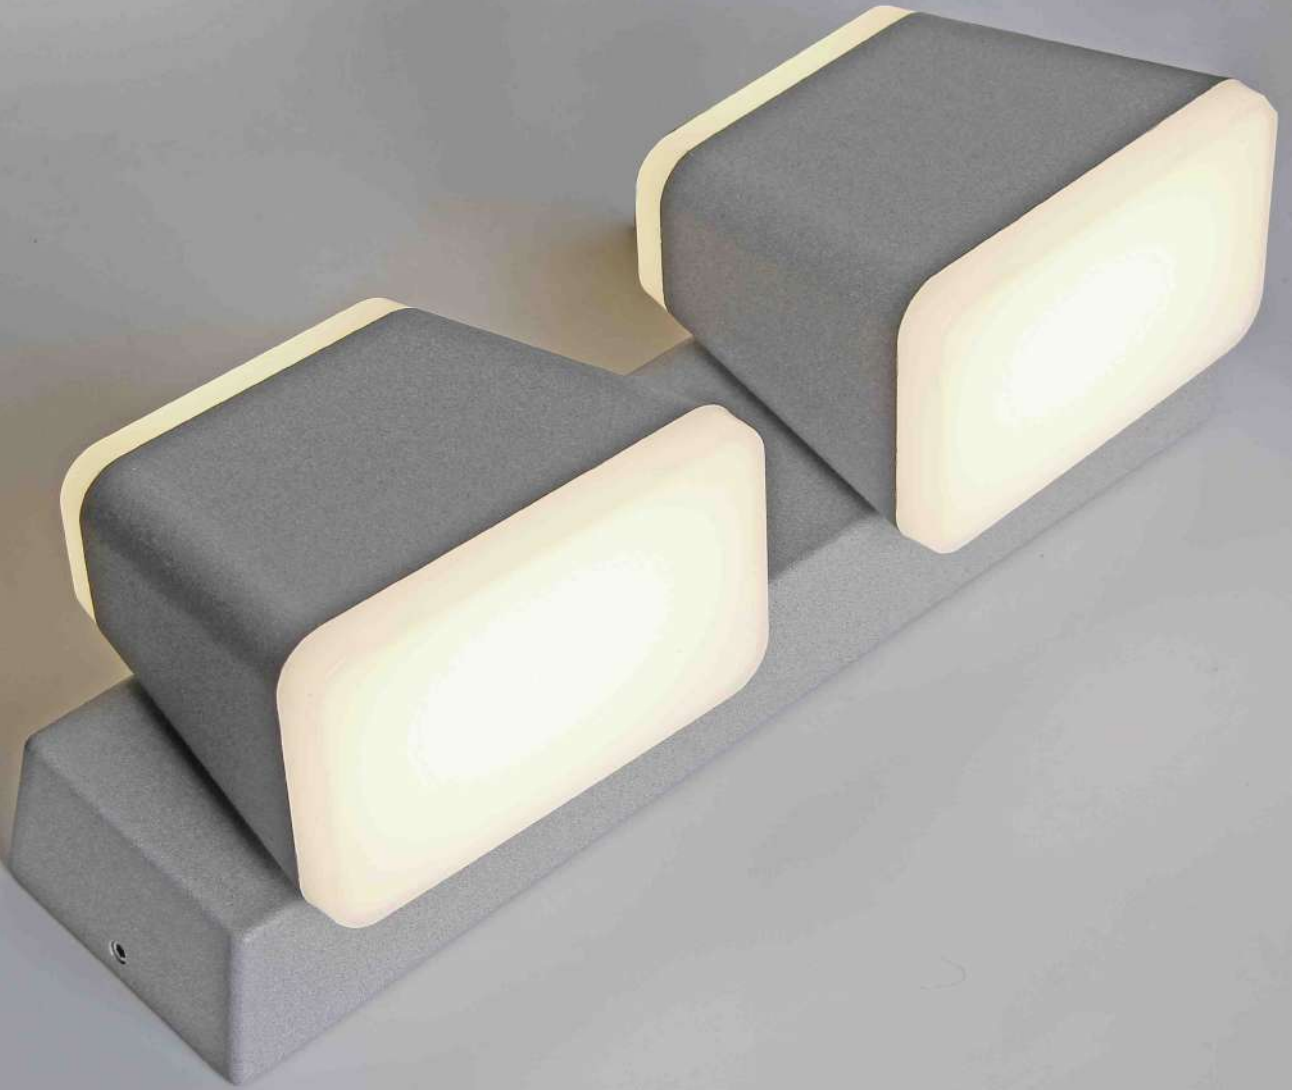

Product Code	Wattage	Led Brand	Lumen	PF	Color Temp.	Body Color	Dimension
ML-OD622/1	2*6W	Bridgelux	240lm	PF $\geq$ 0.65	WW	Flash Black	125*85*160mm
ML-OD622/2	12*2W	Bridgelux	240lm	PF $\geq$ 0.65	WW	Flash Black	160*70*267mm