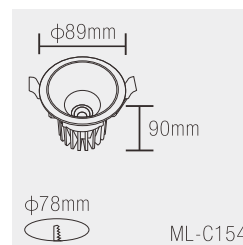

# TRESOR<sup>COB</sup> Spot lights

Input voltage range:  
AC 85~265V  
50/60Hz

Typical efficiency:  
>88%

IP rating  
IP20

CRI:  
>80

Body colour:

- White
- Black
- Rose Gold

Product Code	Wattage	Led Brand	Lumen	PF	Color Temp.	Beam Angle	Dimension	Cut-out:
ML-C154	7W	Bridgelux	595lm	PF≥0.95	WH/NW/WW	38°	φ89x90mm	φ78mm
ML-C155	12W	Bridgelux	1020lm	PF≥0.95	WH/NW/WW	38°	φ89x88mm	φ78mm