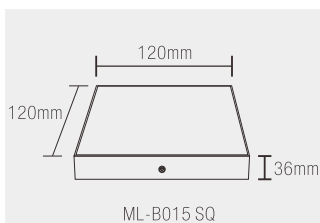

FLANNEL LED SMD surface lights

Input voltage range:
AC 85~265V
50/60Hz

Typical efficiency:
>88%

IP rating
IP20

CRI:
>80

Product Code	Wattage	Led Brand	Lumen	PF	Color Temp.	Beam Angle	Dimension
ML-B015 SQ	16W	Epistar	1600lm	PF≥0.95	WH/NW/WW	110°	120x120x36mm
ML-B016 SQ	24W	Epistar	2400lm	PF≥0.95	WH/NW/WW	110°	175x175x36mm
ML-B017 SQ	32W	Epistar	3200lm	PF≥0.95	WH/NW/WW	110°	225x225x36mm
ML-B018 SQ	48W	Epistar	4800lm	PF≥0.95	WH/NW/WW	110°	300x300x40mm