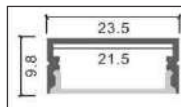

ML-P321

Dimension	Application	Standard Length
23.5*9.8	1inch Surface	2mtr