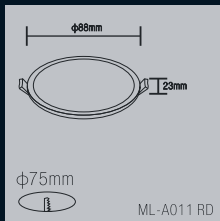

SLENDER Round slim panel lights

Input voltage range:
AC 85~265V
50/60Hz

Typical efficiency:
>88%

IP rating
IP20

CRI:
>80

ML-A011 RD