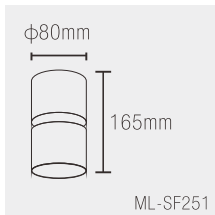

EMPORIO^{COB} Surface Spot lights

Input voltage range:
AC 85~265V
50/60Hz

Typical efficiency:
>88%

IP rating
IP 65

CRI:
>80

Product Code	Wattage	Led Brand	Lumen	PF	Color Temp.	Beam Angle	Dimension
ML-SF251	12W	Bridgelux	1450lm	PF≥0.95	NW/WW/WH	38°	φ80*165mm
ML-SF252	20W	Bridgelux	2300lm	PF≥0.95	NW/WW/WH	38°	φ100*200mm