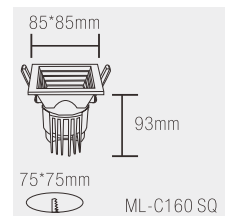

# ROCACO COB Spot lights

Input voltage range:  
AC 85~265V  
50/60Hz

Typical efficiency:  
>88%

IP rating  
IP20

CRI:  
>80

Product Code	Wattage	Led Brand	Lumen	PF	Color Temp.	Beam Angle	Dimension	Cut-out:
ML-C160 RD	14.3W	Cree	1458lm	PF≥0.95	NW/WW	38°	φ85X93mm	φ75mm
ML-C160 SQ	14.3W	Cree	1458lm	PF≥0.95	NW/WW	38°	85X85X93mm	75X75mm