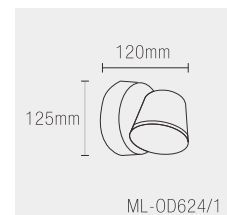

Product Code	Wattage	Led Brand	Lumen	PF	Color Temp.	Body Color	Dimension
ML-OD624/1	5+7W	Bridgelux	240lm	PF≥0.65	WW	Flash Black	120*120*125mm
ML-OD624/2	12*2W	Bridgelux	240lm	PF≥0.65	WW	Flash Black	125*85*267mm