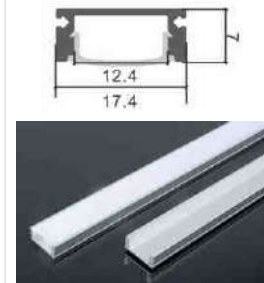

ML-P302

Dimension	Application	Standard Length
17.4*7	17mm Surface	2mtr