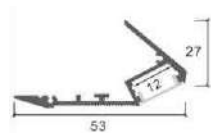

ML-P313

Dimension	Application	Standard Length
53.5*26.6	Steps	2mtr