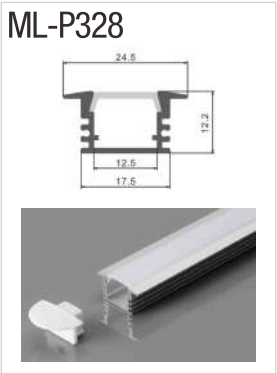

Dimension	Application	Standard Length
24.5*12.2	Recessed	2mtr