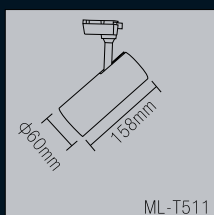

AERIN^{LED} Track & Wall Spot lights

Input voltage range:
AC 85~265V
50/60Hz

Typical efficiency:
>88%

IP rating
IP20

CRI:
>80

ML-T511

Product Code	Wattage	Led Brand	Lumen	PF	Color Temp.	Beam Angle	Dimension
ML-T510	12W	CREE	1200lm	PF≥0.95	NW/WW/WH	38°	φ50*130mm
ML-T511	20W	CREE	2400lm	PF≥0.95	NW/WW/WH	38°	φ60*158mm
ML-T512	30W	CREE	3000lm	PF≥0.95	NW/WW/WH	38°	φ77*182mm
ML-W510	12W	CREE	1200lm	PF≥0.95	NW/WW/WH	38°	φ50*130mm
ML-W511	20W	CREE	2400lm	PF≥0.95	NW/WW/WH	38°	φ60*158mm
ML-W512	30W	CREE	3000lm	PF≥0.95	NW/WW/WH	38°	φ77*182mm