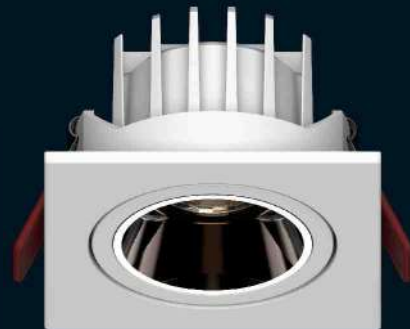

# ROCACO COB Spot lights

Input voltage range:  
AC 85~265V  
50/60Hz

Typical efficiency:  
>88%

IP rating  
IP20

CRI:  
>80

Product Code	Wattage	Led Brand	Lumen	PF	Color Temp.	Beam Angle	Dimension	Cut-out:
ML-C160 RD	14.3W	Cree	1458lm	PF≥0.95	NW/WW	38°	φ85X93mm	φ75mm
ML-C160 SQ	14.3W	Cree	1458lm	PF≥0.95	NW/WW	38°	85X85X93mm	75X75mm