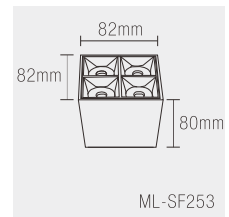

LOVANCE^{LED} Laser Blade Surface Light

Input voltage range: AC 85~265V 50/60Hz
Typical efficiency: >88%
IP rating: IP20
CRI: >90

Product Code	Wattage	Led Brand	Lumen	PF	Color Temp.	Beam Angle	Dimension	BODY COLOR:
ML-SF253	16W	Cree	1650lm	PF≥0.95	NW/WW/WH	38°	82*82*80mm	PKW+BK