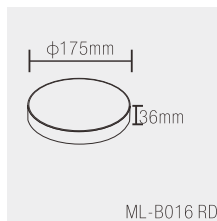

FLANNEL LED SMD surface lights

Input voltage range:
AC 85~265V
50/60Hz

Typical efficiency:
>88%

IP rating
IP20

CRI:
>80

Product Code	Wattage	Led Brand	Lumen	PF	Color Temp.	Beam Angle	Dimension
ML-B015 RD	16W	Epistar	1600lm	PF≥0.95	WH/NW/WW	110°	φ120x36mm
ML-B016 RD	24W	Epistar	2400lm	PF≥0.95	WH/NW/WW	110°	φ175x36mm
ML-B017 RD	32W	Epistar	3200lm	PF≥0.95	WH/NW/WW	110°	φ225x36mm
ML-B018 RD	48W	Epistar	4800lm	PF≥0.95	WH/NW/WW	110°	φ300x36mm