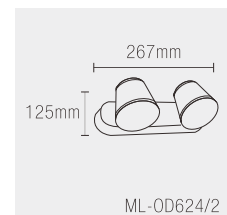

# ESTEE<sup>LED</sup> Outdoor lights

Input voltage range:  
AC 85~265V  
50/60Hz

Typical efficiency:  
>88%

IP rating  
Ip65

CRI:  
>80

Product Code	Wattage	Led Brand	Lumen	PF	Color Temp.	Body Color	Dimension
ML-OD623/1	5+7W	Bridgelux	240lm	PF≥0.65	WW	Flash Black	105*85*125mm
ML-OD623/2	12*2W	Bridgelux	240lm	PF≥0.65	WW	Flash Black	105*105*267mm