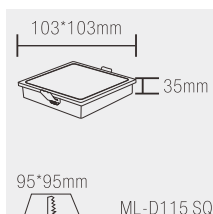

AZZARO^{LED} SMD down lights

Input voltage range:
AC 85~265V
50/60Hz

Typical efficiency:
>88%

IP rating
IP20

CRI:
>80

Product Code	Wattage	Led Brand	Lumen	PF	Color Temp.	Beam Angle	Dimension	Cut-out:
ML-D115 SQ	8W	Epistar	720lm	PF_≥0.6	WH/NW/WW	110°	103x103x35mm	95x95mm
ML-D116 SQ	15W	Epistar	1400lm	PF_≥0.95	WH/NW/WW	110°	146x146x35mm	140x140mm
ML-D117 SQ	22W	Epistar	1980lm	PF_≥0.95	WH/NW/WW	110°	170x170x35mm	165x165mm