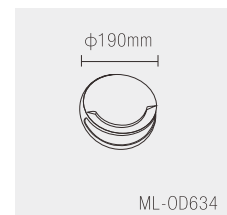

Product Code	Wattage	Led Brand	Lumen	PF	Color Temp.	Body Color	Dimension
ML-OD634	8W	Bridgelux	240lm	PF≥0.65	WW	Flash black	φ190*70mm