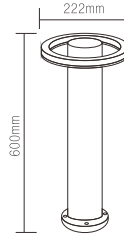

ZOLTAN^{LED} Outdoor lights

Input voltage range:
AC 85~265V
50/60Hz

Typical efficiency:
>88%

IP rating
IP65

CRI:
>80

Product Code	Wattage	Led Brand	Lumen	PF	Color Temp.	Dimension	BODY COLOR
ML-OD691	12W	EPISTAR SMD	1200lm	PF≥0.65	WW	222*222*600mm	Flash Black

FANDISI^{LED} Outdoor lights

Input voltage range:
AC 85~265V
50/60Hz

Typical efficiency:
>88%

IP rating
IP65

CRI:
>80