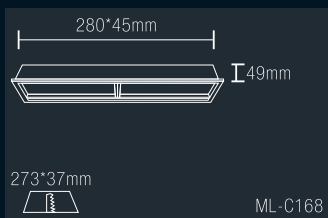

# LACOME<sup>LED</sup> Laser Blade Light

Input voltage range:  
AC 85~265V  
50/60Hz

Typical efficiency:  
>88%

IP rating  
IP20

CRI:  
>80

Product Code	Wattage	Led Brand	Lumen	PF	Color Temp.	Beam Angle	Dimension	Cut-out:
ML-C167	5X3W	Cree	1650lm	PF≥0.95	NW/WW	WallWash	147x45x49mm	140x37mm
ML-C168	10X3W	Cree	3300lm	PF≥0.95	NW/WW	WallWash	280x45x49mm	273x37mm
ML-C169	15X3W	Cree	4950lm	PF≥0.95	NW/WW	WallWash	413x45x49mm	405x37mm