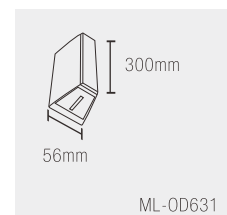

Product Code	Wattage	Led Brand	Lumen	PF	Color Temp.	Body color	Dimension
ML-OD630	10W	CREE	1100lm	PF≥0.65	WW	Flash Black	300*56*67mm