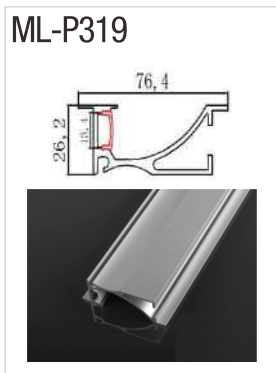

# Aluminum Profile

Dimension	Application	Standard Length
35*48.6	Deep Recessed	2mtr

Dimension	Application	Standard Length
48.6*17.6	2-way Washer	2mtr

Dimension	Application	Standard Length
76.5*26.2	Wall Recessed	2mtr