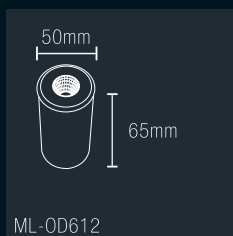

ML-OD612

ML-OD612