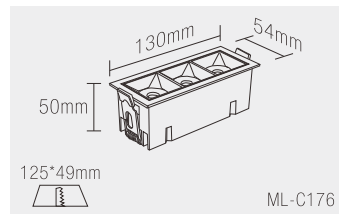

LOMANI^{LED} Laser Blade Light

Input voltage range: AC 85~265V 50/60Hz	Typical efficiency: >88%	IP rating IP20	CRI: >90

Product Code	Wattage	Led Brand	Lumen	PF	Color Temp.	Beam Angle	Dimension	Cut-out:
ML-C176	12W	CREE	1200lm	PF_≥0.95	NW/WW/WH	38°	130*54*50mm	125*49mm