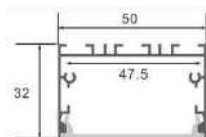

**ML-P324**

Dimension	Application	Standard Length
50*32	2inch Surface/hanging	2mtr