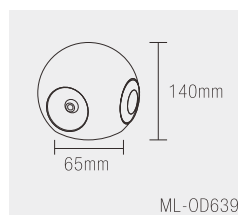

FUBU^{LED} Outdoor lights

Input voltage range: AC 85~265V 50/60Hz	Typical efficiency: >88%	IP rating Ip65	CRI: >80