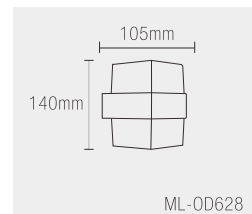

Product Code	Wattage	Led Brand	Lumen	PF	Color Temp.	Body Color	Dimension
ML-OD637	5W	Bridgelux	240lm	PF≥0.65	WW	Flash black	95*105*80mm
ML-OD638	2*5W	Bridgelux	240lm	PF≥0.65	WW	Flash black	950*105*140mm