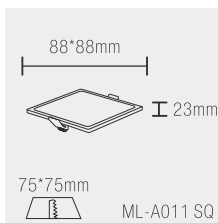

Product Code	Wattage	Led Brand	Lumen	PF	Color Temp.	Beam Angle	Dimension	Cut-out:
ML-A011 SQ	8W	Epistar	720lm	PF≥0.6	WH/NW/WW	120°	88x88x23mm	75x75mm
ML-A012 SQ	15W	Epistar	1350lm	PF≥0.95	WH/NW/WW	120°	145x145x23mm	130x130mm
ML-A013 SQ	22W	Epistar	1980lm	PF≥0.95	WH/NW/WW	120°	170x170x23mm	155x155mm
ML-A014 SQ	30W	Epistar	2700lm	PF≥0.95	WH/NW/WW	120°	221x221x23mm	200x200mm
ML-A008 SQ	48W	Epistar	4550lm	PF≥0.95	WH/NW/WW	120°	600x600x8mm	595x595mm