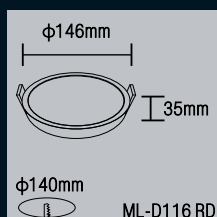

AZZARO^{LED} SMD down lights

Input voltage range:
AC 85~265V
50/60Hz

Typical efficiency:
>88%

IP rating
IP20

CRI:
>80

Product Code	Wattage	Led Brand	Lumen	PF	Color Temp.	Beam Angle	Dimension	Cut-out:
ML-D115 RD	8W	Epistar	720lm	PF≥0.6	WH/NW/WW	110°	φ103x35mm	φ95mm
ML-D116 RD	15W	Epistar	1400lm	PF≥0.95	WH/NW/WW	110°	φ146x35mm	φ140mm
ML-D117 RD	22W	Epistar	1980lm	PF≥0.95	WH/NW/WW	110°	φ170x35mm	φ165mm