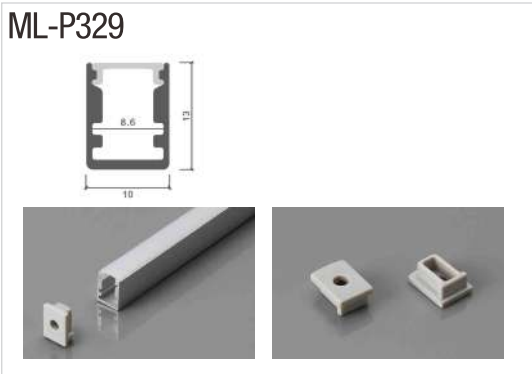

Dimension	Application	Standard Length
13*10	Surface	2mtr