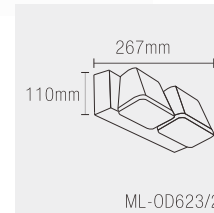

ESTEE^{LED} Outdoor lights

Input voltage range:
AC 85~265V
50/60Hz

Typical efficiency:
>88%

IP rating
Ip65

CRI:
>80

Product Code	Wattage	Led Brand	Lumen	PF	Color Temp.	Body Color	Dimension
ML-OD623/1	5+7W	Bridgelux	240lm	PF≥0.65	WW	Flash Black	105*85*125mm
ML-OD623/2	12*2W	Bridgelux	240lm	PF≥0.65	WW	Flash Black	105*105*267mm