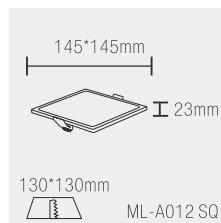

Product Code	Wattage	Led Brand	Lumen	PF	Color Temp.	Beam Angle	Dimension	Cut-out:
ML-A011 SQ	8W	Epistar	720lm	PF≥0.6	WH/NW/WW	120°	88x88x23mm	75x75mm
ML-A012 SQ	15W	Epistar	1350lm	PF≥0.95	WH/NW/WW	120°	145x145x23mm	130x130mm
ML-A013 SQ	22W	Epistar	1980lm	PF≥0.95	WH/NW/WW	120°	170x170x23mm	155x155mm
ML-A014 SQ	30W	Epistar	2700lm	PF≥0.95	WH/NW/WW	120°	221x221x23mm	200x200mm
ML-A008 SQ	48W	Epistar	4550lm	PF≥0.95	WH/NW/WW	120°	600x600x8mm	595x595mm