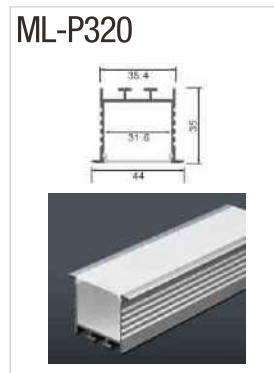

# Aluminum Profile

Dimension	Application	Standard Length
35*48.6	Deep Recessed	2mtr

Dimension	Application	Standard Length
48.6*17.6	2-way Washer	2mtr

Dimension	Application	Standard Length
76.5*26.2	Wall Recessed	2mtr