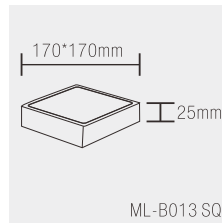

SAMSARA Round surface panel lights

Input voltage range:
AC 85~265V
50/60Hz

Typical efficiency:
>88%

IP rating
IP20

CRI:
>80

Product Code	Wattage	Led Brand	Lumen	PF	Color Temp.	Beam Angle	Dimension
ML-B011 SQ	8W	Epistar	720lm	PF$\geq$0.6	WH/NW/WW	120°	88x88x25mm
ML-B012 SQ	15W	Epistar	1350lm	PF$\geq$0.95	WH/NW/WW	120°	145x145x25mm
ML-B013 SQ	22W	Epistar	1980lm	PF$\geq$0.95	WH/NW/WW	120°	170x170x25mm
ML-B014 SQ	30W	Epistar	2700lm	PF$\geq$0.95	WH/NW/WW	120°	221x221x25mm