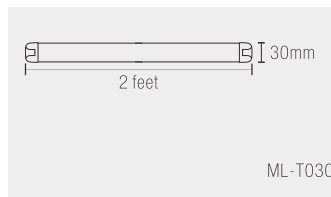

Product Code	Wattage	Led Brand	Lumen	PF	Color Temp.	Beam Angle	Dimension
ML-T032	36W	EPISTAR	3660lm	PF≥0.95	NW/WW/WH	120°	4feet

Product Code	Wattage	Led Brand	Lumen	PF	Color Temp.	Beam Angle	Dimension
ML-T030	18W	EPISTAR	1440lm	PF≥0.95	NW/WW/WH	135°	2feet
ML-T031	36W	EPISTAR	2880lm	PF≥0.95	NW/WW/WH	135°	4feet