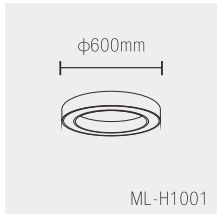

BRUNO^{COB} Surface Spot lights

Input voltage range:
AC 85~265V
50/60Hz

Typical efficiency:
>88%

IP rating
IP20

CRI:
>80

Product Code	Wattage	Led Brand	Lumen	PF	Color Temp.	Beam Angle	Dimension
ML-H1001	48W	BRIDGELUX	4800lm	PF≥0.95	NW/WW/WH	110°	600*600mm