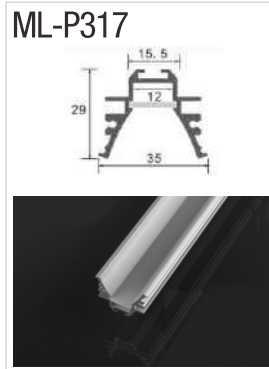

Aluminum Profile

Dimension	Application	Standard Length
35*48.6	Deep Recessed	2mtr