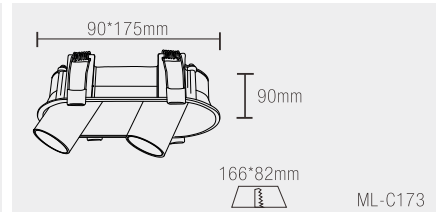

Input voltage range:
AC 85~265V
50/60Hz

Typical efficiency:
>88%

IP rating
IP20

CRI:
>80

Product Code	Wattage	Led Brand	Lumen	PF	Color Temp.	Beam Angle	Dimension	Cut-out:
ML-C172	12W	Bridgelux	1080lm	PF≥0.95	NW/WW	38°	φ90X100mm	φ83mm
ML-C173	2X12W	Bridgelux	2160lm	PF≥0.95	NW/WW	38°	90x175X90mm	166X82mm