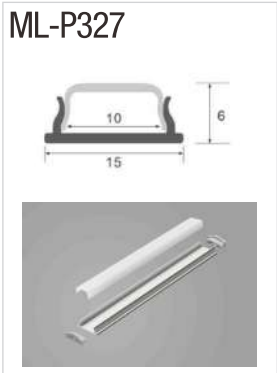

Aluminum Profile

Dimension	Application	Standard Length
15*6	2inch Surface/hanging	2mtr