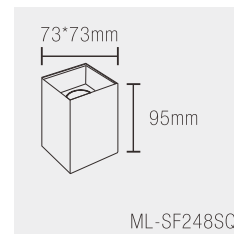

ESCADA^{COB} Surface Spot lights

Input voltage range: AC 85~265V 50/60Hz
Typical efficiency: >88%
IP rating: IP20
CRI: >80

Reflector Color:

- ROSE GOLD
- BLACK
- COPPER

Product Code	Wattage	Led Brand	Lumen	PF	Color Temp.	Beam Angle	Dimension
ML-SF248SQ	12W	Bridgelux	920-960lm	PF≥0.95	NW/WW	38°	73*73*95mm
ML-SF249SQ	20W	Bridgelux	1550-1600lm	PF≥0.95	NW/WW	38°	95*95*110mm