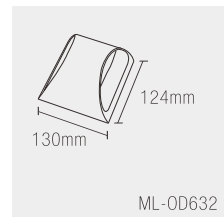

LABO^{LED} Outdoor lights

Input voltage range:
AC 85~265V
50/60Hz

Typical efficiency:
>88%

IP rating
Ip65

CRI:
>80

Product Code	Wattage	Led Brand	Lumen	PF	Color Temp.	Dimension	Body color:
ML-OD632	2*5W	Bridgelux	1100lm	PF≥0.65	WW	95*90*360mm	Stone Grey
ML-OD633	2*5W	Bridgelux	1100lm	PF≥0.65	WW	130*70*124mm	Stone Grey

HUGO^{LED} Outdoor lights

Input voltage range:
AC 85~265V
50/60Hz

Typical efficiency:
>88%

IP rating
Ip65

CRI:
>80