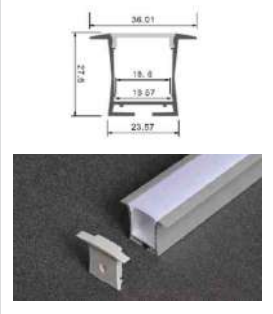

ML-P325

Dimension	Application	Standard Length
36*27.6	1 inch Recessed	2mtr