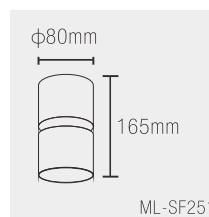

EMPORIO^{COB} Hanging Spot lights

Input voltage range:
AC 85~265V
50/60Hz

Typical efficiency:
>88%

IP rating
IP 65

CRI:
>80

Product Code	Wattage	Led Brand	Lumen	PF	Color Temp.	Beam Angle	Dimension
ML-SF251	12W	Bridgelux	1450lm	PF≥0.95	NW/WW/WH	38°	φ80*165mm
ML-SF252	20W	Bridgelux	2300lm	PF≥0.95	NW/WW/WH	38°	φ100*200mm