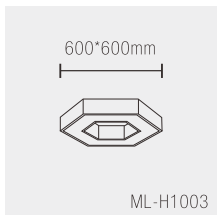

Product Code	Wattage	Led Brand	Lumen	PF	Color Temp.	Beam Angle	Dimension
ML-H1002	48W	BRIDGELUX	4800lm	PF≥0.95	NW/WW/WH	110°	600*600mm

Product Code	Wattage	Led Brand	Lumen	PF	Color Temp.	Beam Angle	Dimension
ML-H1003	48W	BRIDGELUX	4800lm	PF≥0.95	NW/WW/WH	110°	600*600mm