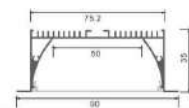

ML-P314

Dimension	Application	Standard Length
75.2*35	3inch Recessed	2mtr