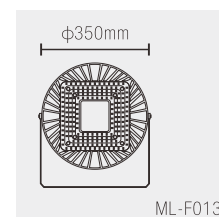

CAPUCCI^{LED} UFO lights

Input voltage range:
AC 85~265V
50/60Hz

Typical efficiency:
>88%

IP rating
Ip65

CRI:
>80

Product Code	Wattage	Led Brand	Lumen	PF	Color Temp.	Beam Angle	Dimension
ML-F011	100W	EPISTAR	11000lm	PF≥0.95	WH	90°	φ275*39mm
ML-F012	150W	EPISTAR	16500lm	PF≥0.95	WH	90°	φ320*40mm
ML-F013	200W	EPISTAR	22000lm	PF≥0.95	WH	90°	φ350*43mm