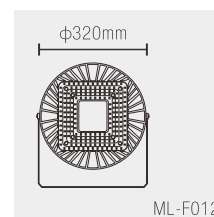

CAPUCCI^{LED} UFO lights

Input voltage range:
AC 85~265V
50/60Hz

Typical efficiency:
>88%

IP rating
Ip65

CRI:
>80

Product Code	Wattage	Led Brand	Lumen	PF	Color Temp.	Beam Angle	Dimension
ML-F011	100W	EPISTAR	11000lm	PF≥0.95	WH	90°	φ275*39mm
ML-F012	150W	EPISTAR	16500lm	PF≥0.95	WH	90°	φ320*40mm
ML-F013	200W	EPISTAR	22000lm	PF≥0.95	WH	90°	φ350*43mm