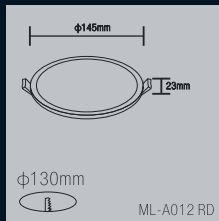

ML-A011 RD

ML-A012 RD