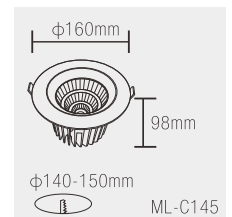

KOUROS^{COB} Spot lights

Input voltage range:
AC 85~265V
50/60Hz

Typical efficiency:
>88%

IP rating
IP20

CRI:
>80

Product Code	Wattage	Led Brand	Lumen	PF	Color Temp.	Beam Angle	Dimension	Cut-out:
ML-C142	7W	Bridgeux	550lm	PF≥0.95	WH/NW/WW	38°	φ80x55mm	φ70-75mm
ML-C143	12W	Bridgelux	950lm	PF≥0.95	WH/NW/WW	38°	φ95x70mm	φ80-85mm
ML-C144	20W	Bridgelux	1580lm	PF≥0.95	WH/NW/WW	38°	φ125x90mm	φ115-120mm
ML-C145	30W	Bridgelux	2400lm	PF≥0.95	WH/NW/WW	38°	φ160x98mm	φ140-150mm