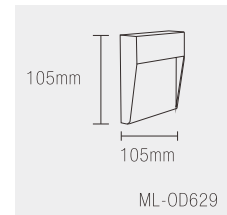

Product Code	Wattage	Led Brand	Lumen	PF	Color Temp.	Body Color	Dimension
ML-OD629	2W	Bridgelux	240lm	PF≥0.65	WW	Stone Grey	105*105*22mm