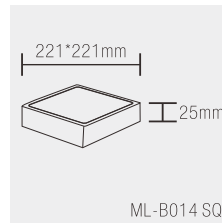

SAMSARA Round surface panel lights

Input voltage range:
AC 85~265V
50/60Hz

Typical efficiency:
>88%

IP rating
IP20

CRI:
>80

Product Code	Wattage	Led Brand	Lumen	PF	Color Temp.	Beam Angle	Dimension
ML-B011 SQ	8W	Epistar	720lm	PF$\geq$0.6	WH/NW/WW	120°	88x88x25mm
ML-B012 SQ	15W	Epistar	1350lm	PF$\geq$0.95	WH/NW/WW	120°	145x145x25mm
ML-B013 SQ	22W	Epistar	1980lm	PF$\geq$0.95	WH/NW/WW	120°	170x170x25mm
ML-B014 SQ	30W	Epistar	2700lm	PF$\geq$0.95	WH/NW/WW	120°	221x221x25mm