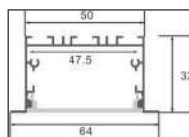

ML-P313

Dimension	Application	Standard Length
64.18*35	2inch Recessed	2mtr