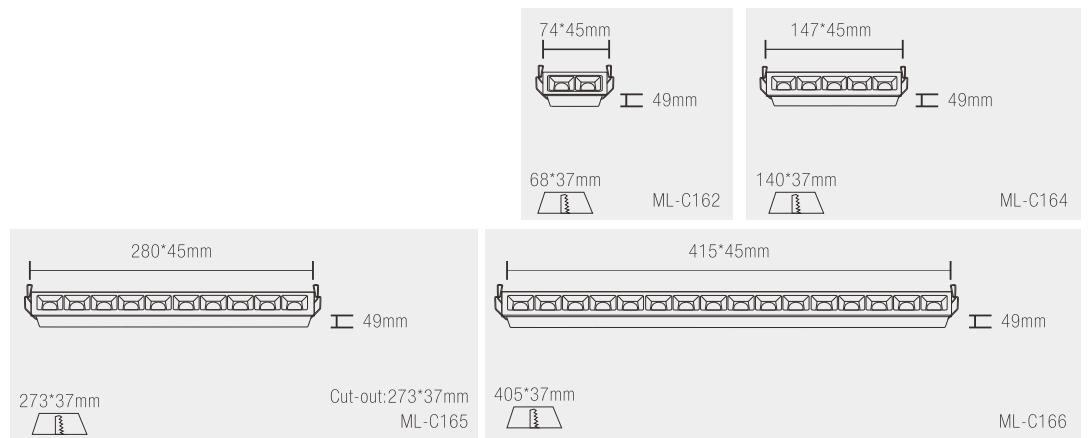

LACOME LED Laser Blade Light

Input voltage range: AC 85~265V 50/60Hz
Typical efficiency: >88%
IP rating: IP20
CRI: >80

LED BRAND CREE	BEAM ANGLE 30°	COLOR TEMP WH/NW/WW WW[3000k] WN[4000k]	WARRANTY 24Months

Product Code	Wattage	Led Brand	Lumen	PF	Color Temp.	Beam Angle	Dimension	Cut-out:
ML-C162	2x3W	Cree	660lm	PF≥0.95	NW/WW	30°	74x45x49mm	68x37mm
ML-C164	5X3W	Cree	1650lm	PF≥0.95	NW/WW	30°	147x45x49mm	140x37mm
ML-C165	10X3W	Cree	3300lm	PF≥0.95	NW/WW	30°	280x45x49mm	273x37mm
ML-C166	15X3W	Cree	4950lm	PF≥0.95	NW/WW	30°	413x45x49mm	405x37mm