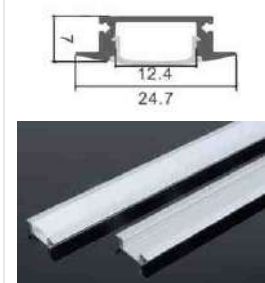

ML-P301

Dimension	Application	Standard Length
24.7*7	17mm Recessed	2mtr