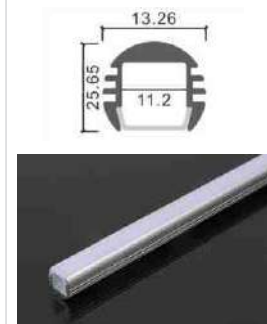

ML-P308

Dimension	Application	Standard Length
13.26*15.65	Surface Round	2mtr