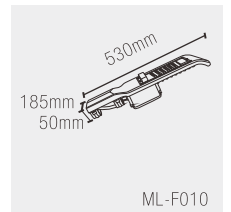

CABOTINE^{LED} Street lights

Input voltage range:
AC 85~265V
50/60Hz

Typical efficiency:
>88%

IP rating
Ip65

CRI:
>80

Product Code	Wattage	Led Brand	Lumen	PF	Color Temp.	Beam Angle	Dimension
ML-F007	20W	EPISTAR	1980lm	PF≥0.95	WH	120°	281*115*35mm
ML-F008	30W	EPISTAR	2970lm	PF≥0.95	WH	120°	310*122*45mm
ML-F009	50W	EPISTAR	4950lm	PF≥0.95	WH	120°	398*138*40mm
ML-F010	100W	EPISTAR	9900lm	PF≥0.95	WH	120°	530*185*50mm