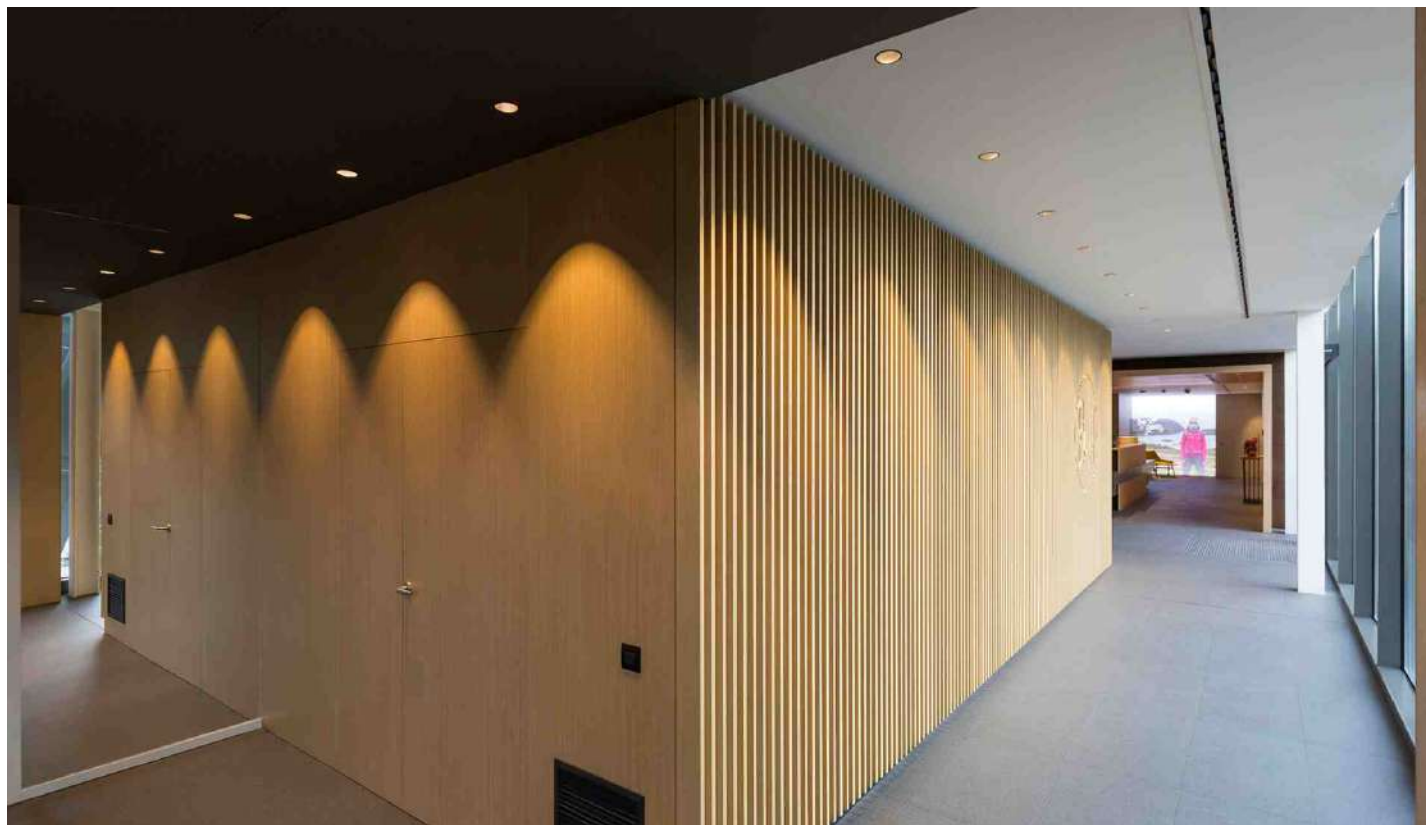

JADORE COB Spot lights

Input voltage range:
AC 85~265V
50/60Hz

Typical efficiency:
≥83%

IP rating
IP20

CRI:
>80

Body colour:

- ☐ White
- ☐ Black
- ☐ Rose Gold

Product Code	Wattage	Led Brand	Lumen	PF	Color Temp.	Beam Angle	Dimension	Cut-out:
ML-C151	3W	Bridgelux	240lm	PF≥0.6	WH/NW/WW	38°	φ45x45mm	φ38mm
ML-C152	7W	Bridgelux	595lm	PF≥0.95	WH/NW/WW	38°	φ60x62mm	φ51mm