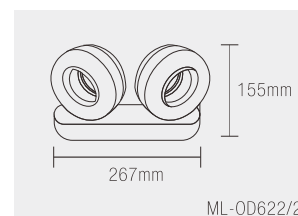

Input voltage range:
AC 85~265V
50/60Hz

Typical efficiency:
>88%

IP rating
Ip65

CRI:
>80

Product Code	Wattage	Led Brand	Lumen	PF	Color Temp.	Body Color	Dimension
ML-OD621/1	2*6W	Bridgelux	240lm	PF$\geq$0.65	WW	Flash Black	120*120*155mm
ML-OD621/2	12*2W	Bridgelux	240lm	PF$\geq$0.65	WW	Flash Black	155*65*267mm