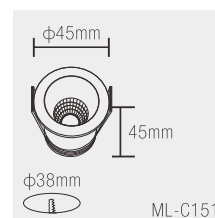

JADORE COB Spot lights

Input voltage range:
AC 85~265V
50/60Hz

Typical efficiency:
≥83%

IP rating
IP20

CRI:
>80

Body colour:

- ☐ White
- ☐ Black
- ☐ Rose Gold

Product Code	Wattage	Led Brand	Lumen	PF	Color Temp.	Beam Angle	Dimension	Cut-out:
ML-C151	3W	Bridgelux	240lm	PF≥0.6	WH/NW/WW	38°	φ45x45mm	φ38mm
ML-C152	7W	Bridgelux	595lm	PF≥0.95	WH/NW/WW	38°	φ60x62mm	φ51mm