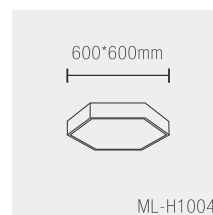

CUBANO/CORINTO ^{COB} Surface Spot lights

Input voltage range:
AC 85~265V
50/60Hz

Typical efficiency:
>88%

IP rating
IP20

CRI:
>80

Product Code	Wattage	Led Brand	Lumen	PF	Color Temp.	Beam Angle	Dimension
ML-H1004	48W	BRIDGELUX	4800lm	PF≥0.95	NW/WW/WH	110°	600*600mm