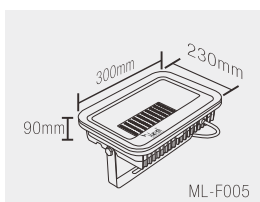

# CONTESSA<sup>LED</sup> Flood lights

Input voltage range:  
AC 85~265V  
50/60Hz

Typical efficiency:  
>88%

IP rating  
Ip65

CRI:  
>80

Product Code	Wattage	Led Brand	Lumen	PF	Color Temp.	Beam Angle	Dimension
ML-F003	30W	EpiLED SMD	3300lm	PF≥0.95	WH/WW/GR	120°	180*60*130mm
ML-F004	50W	EpiLED SMD	5500lm	PF≥0.95	WH/WW/GR	120°	220*70*150mm
ML-F005	100W	EpiLED SMD	11000lm	PF≥0.95	WH/WW	120°	300*90*230mm
ML-F001	200W	EpiLED SMD	22000lm	PF≥0.95	WH/WW	120°	350*110*260mm
ML-F002	300W	EpiLED SMD	31000lm	PF≥0.95	WH/WW	120°	380*120*290mm