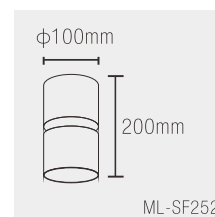

EMPORIO^{COB} Hanging Spot lights

Input voltage range:
AC 85~265V
50/60Hz

Typical efficiency:
>88%

IP rating
IP 65

CRI:
>80

Product Code	Wattage	Led Brand	Lumen	PF	Color Temp.	Beam Angle	Dimension
ML-SF251	12W	Bridgelux	1450lm	PF≥0.95	NW/WW/WH	38°	φ80*165mm
ML-SF252	20W	Bridgelux	2300lm	PF≥0.95	NW/WW/WH	38°	φ100*200mm