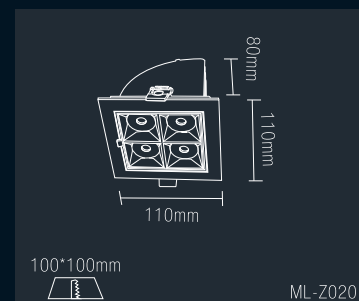

# LORENZO<sup>LED</sup>

ZOOM LIGHT SERIES

Input voltage range:  
AC 85~265V  
50/60Hz

Typical efficiency:  
>88%

IP rating  
IP20

CRI:  
>90

Product Code	Wattage	Led Brand	Lumen	PF	Color Temp.	Beam Angle	Dimension	Cut-out:
ML-Z020	20W	CREE	2000lm	PF≥0.95	NW/WW/WH	38°	110*110*80mm	100*100mm