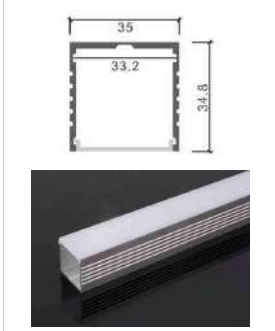

ML-P311

Dimension	Application	Standard Length
35*34.8	35mm Surface	2mtr