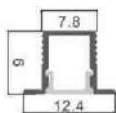

ML-P323

Dimension	Application	Standard Length
12*9	5mm Recessed	2mtr