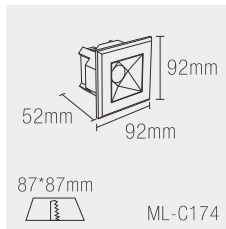

## Optics

Product Code	Wattage	Led Brand	Lumen	PF	Color Temp.	Beam Angle	Dimension	Cut-out:
ML-C174	3W	CREE	310lm	PF≥0.6	NW/WW/WH	36°	92*92*52mm	87*87mm