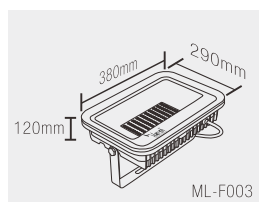

# CONTESSA<sup>LED</sup> Flood lights

Input voltage range:  
AC 85~265V  
50/60Hz

Typical efficiency:  
>88%

IP rating  
Ip65

CRI:  
>80

Product Code	Wattage	Led Brand	Lumen	PF	Color Temp.	Beam Angle	Dimension
ML-F003	30W	EpiLED SMD	3300lm	PF≥0.95	WH/WW/GR	120°	180*60*130mm
ML-F004	50W	EpiLED SMD	5500lm	PF≥0.95	WH/WW/GR	120°	220*70*150mm
ML-F005	100W	EpiLED SMD	11000lm	PF≥0.95	WH/WW	120°	300*90*230mm
ML-F001	200W	EpiLED SMD	22000lm	PF≥0.95	WH/WW	120°	350*110*260mm
ML-F002	300W	EpiLED SMD	31000lm	PF≥0.95	WH/WW	120°	380*120*290mm