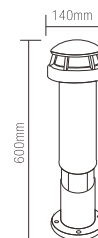

Product Code	Wattage	Led Brand	Lumen	PF	Color Temp.	Dimension	BODY COLOR
ML-OD694	9+5W	Bridgelux	240lm	PF≥0.65	WW	140*600mm	Stone Grey