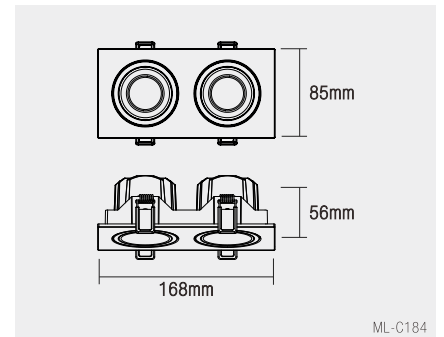

# ROCHAS COB Spot lights

Input voltage range:  
AC 85~265V  
50/60Hz

Typical efficiency:  
>88%

IP rating  
IP20

CRI:  
>80

Product Code	Wattage	Led Brand	Lumen	PF	Color Temp.	Beam Angle	Dimension	Cut-out:
ML-C183-SQ	12W	CREE	1300lm	PF≥0.95	NW/WW/WH	38°	85*85*56mm	φ75mm
ML-C183-RD	12W	CREE	1300lm	PF≥0.95	NW/WW/WH	38°	φ85*56mm	φ75mm
ML-C184	2*12W	CREE	2600lm	PF≥0.95	NW/WW/WH	38°	168*85*56mm	160*75mm