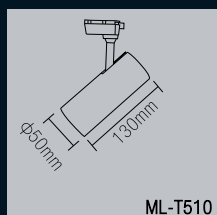

AERIN^{LED} Track & Wall Spot lights

Input voltage range:
AC 85~265V
50/60Hz

Typical efficiency:
>88%

IP rating
IP20

CRI:
>80

ML-T510