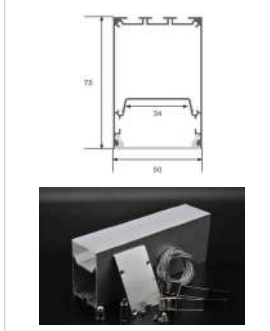

ML-P312

Dimension	Application	Standard Length
49.18*75	Linear Hanging	2mtr