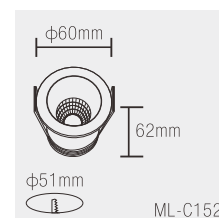

JADORE COB Spot lights

Input voltage range:
AC 85~265V
50/60Hz

Typical efficiency:
≥83%

IP rating
IP20

CRI:
>80

Body colour:

- ☐ White
- ☐ Black
- ☐ Rose Gold

Product Code	Wattage	Led Brand	Lumen	PF	Color Temp.	Beam Angle	Dimension	Cut-out:
ML-C151	3W	Bridgelux	240lm	PF≥0.6	WH/NW/WW	38°	φ45x45mm	φ38mm
ML-C152	7W	Bridgelux	595lm	PF≥0.95	WH/NW/WW	38°	φ60x62mm	φ51mm