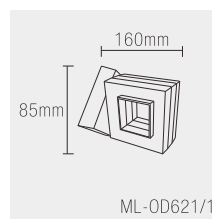

Product Code	Wattage	Led Brand	Lumen	PF	Color Temp.	Body Color	Dimension
ML-OD622/1	2*6W	Bridgelux	240lm	PF$\geq$0.65	WW	Flash Black	125*85*160mm
ML-OD622/2	12*2W	Bridgelux	240lm	PF$\geq$0.65	WW	Flash Black	160*70*267mm