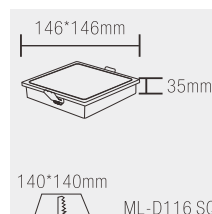

AZZARO^{LED} SMD down lights

Input voltage range:
AC 85~265V
50/60Hz

Typical efficiency:
>88%

IP rating
IP20

CRI:
>80

Product Code	Wattage	Led Brand	Lumen	PF	Color Temp.	Beam Angle	Dimension	Cut-out:
ML-D115 SQ	8W	Epistar	720lm	PF_≥0.6	WH/NW/WW	110°	103x103x35mm	95x95mm
ML-D116 SQ	15W	Epistar	1400lm	PF_≥0.95	WH/NW/WW	110°	146x146x35mm	140x140mm
ML-D117 SQ	22W	Epistar	1980lm	PF_≥0.95	WH/NW/WW	110°	170x170x35mm	165x165mm