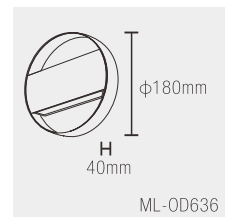

Product Code	Wattage	Led Brand	Lumen	PF	Color Temp.	Dimension	Body color:
ML-OD635	2*4W	Bridgelux	800lm	PF≥0.65	WW	125*42*250mm	Stone Grey
ML-OD636	2*4W	Bridgelux	800lm	PF≥0.65	WW	φ180*40mm	Stone Grey

ETRO^{LED} Outdoor lights

Input voltage range:
AC 85~265V
50/60Hz

Typical efficiency:
>88%

IP rating
Ip65

CRI:
>80