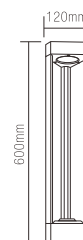

>80

Product Code	Wattage	Led Brand	Lumen	PF	Color Temp.	Dimension	BODY COLOR
ML-OD693	7W	CREE	240lm	PF≥0.65	WW	120*120*600mm	Flash Black