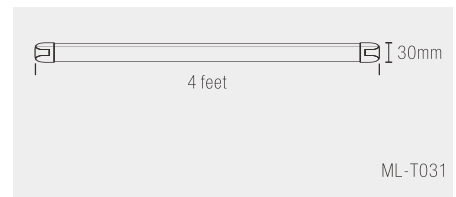

Product Code	Wattage	Led Brand	Lumen	PF	Color Temp.	Beam Angle	Dimension
ML-T032	36W	EPISTAR	3660lm	PF≥0.95	NW/WW/WH	120°	4feet

Product Code	Wattage	Led Brand	Lumen	PF	Color Temp.	Beam Angle	Dimension
ML-T030	18W	EPISTAR	1440lm	PF≥0.95	NW/WW/WH	135°	2feet
ML-T031	36W	EPISTAR	2880lm	PF≥0.95	NW/WW/WH	135°	4feet