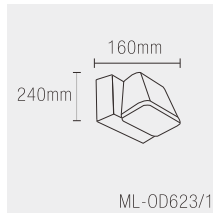

ESTEE^{LED} Outdoor lights

Input voltage range:
AC 85~265V
50/60Hz

Typical efficiency:
>88%

IP rating
Ip65

CRI:
>80

Product Code	Wattage	Led Brand	Lumen	PF	Color Temp.	Body Color	Dimension
ML-OD623/1	5+7W	Bridgelux	240lm	PF≥0.65	WW	Flash Black	105*85*125mm
ML-OD623/2	12*2W	Bridgelux	240lm	PF≥0.65	WW	Flash Black	105*105*267mm