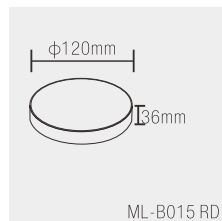

FLANNEL LED SMD surface lights

Input voltage range:
AC 85~265V
50/60Hz

Typical efficiency:
>88%

IP rating
IP20

CRI:
>80

Product Code	Wattage	Led Brand	Lumen	PF	Color Temp.	Beam Angle	Dimension
ML-B015 RD	16W	Epistar	1600lm	PF≥0.95	WH/NW/WW	110°	φ120x36mm
ML-B016 RD	24W	Epistar	2400lm	PF≥0.95	WH/NW/WW	110°	φ175x36mm
ML-B017 RD	32W	Epistar	3200lm	PF≥0.95	WH/NW/WW	110°	φ225x36mm
ML-B018 RD	48W	Epistar	4800lm	PF≥0.95	WH/NW/WW	110°	φ300x36mm