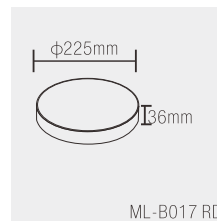

FLANNEL LED SMD surface lights

Input voltage range:
AC 85~265V
50/60Hz

Typical efficiency:
>88%

IP rating
IP20

CRI:
>80

Product Code	Wattage	Led Brand	Lumen	PF	Color Temp.	Beam Angle	Dimension
ML-B015 RD	16W	Epistar	1600lm	PF≥0.95	WH/NW/WW	110°	φ120x36mm
ML-B016 RD	24W	Epistar	2400lm	PF≥0.95	WH/NW/WW	110°	φ175x36mm
ML-B017 RD	32W	Epistar	3200lm	PF≥0.95	WH/NW/WW	110°	φ225x36mm
ML-B018 RD	48W	Epistar	4800lm	PF≥0.95	WH/NW/WW	110°	φ300x36mm