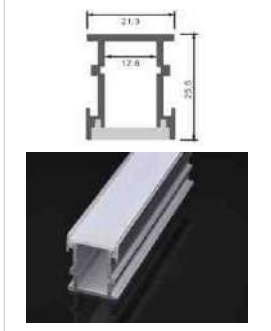

ML-P309

Dimension	Application	Standard Length
21.3*25.8	Inground	2mtr