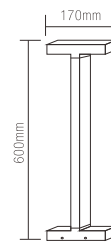

Product Code	Wattage	Led Brand	Lumen	PF	Color Temp.	Dimension	BODY COLOR
ML-OD692	2*5W	CREE	1000lm	PF≥0.65	WW	170*100*600mm	Flash Black