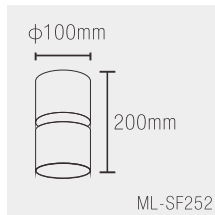

EMPORIO^{COB} Surface Spot lights

Input voltage range:
AC 85~265V
50/60Hz

Typical efficiency:
>88%

IP rating
IP 65

CRI:
>80

Product Code	Wattage	Led Brand	Lumen	PF	Color Temp.	Beam Angle	Dimension
ML-SF251	12W	Bridgelux	1450lm	PF≥0.95	NW/WW/WH	38°	φ80*165mm
ML-SF252	20W	Bridgelux	2300lm	PF≥0.95	NW/WW/WH	38°	φ100*200mm