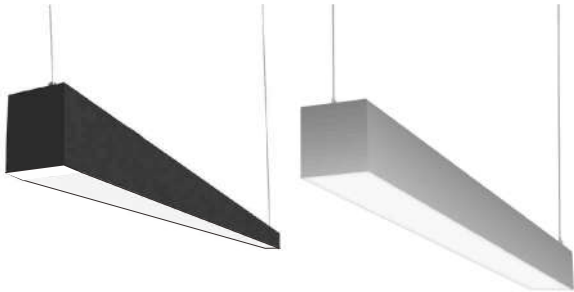

RENTA^{LED} Dust-proof Tubes

Input voltage range: AC 85~265V 50/60Hz	Typical efficiency: >88%	IP rating IP20	CRI: >80

BODY COLOR:
Black/White