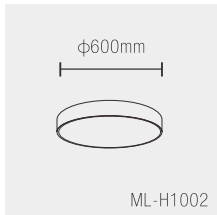

Product Code	Wattage	Led Brand	Lumen	PF	Color Temp.	Beam Angle	Dimension
ML-H1002	48W	BRIDGELUX	4800lm	PF≥0.95	NW/WW/WH	110°	600*600mm

Product Code	Wattage	Led Brand	Lumen	PF	Color Temp.	Beam Angle	Dimension
ML-H1003	48W	BRIDGELUX	4800lm	PF≥0.95	NW/WW/WH	110°	600*600mm