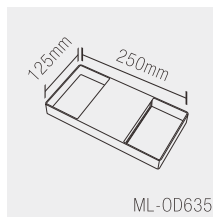

Product Code	Wattage	Led Brand	Lumen	PF	Color Temp.	Dimension	Body color:
ML-OD635	2*4W	Bridgelux	800lm	PF≥0.65	WW	125*42*250mm	Stone Grey
ML-OD636	2*4W	Bridgelux	800lm	PF≥0.65	WW	φ180*40mm	Stone Grey

ETRO^{LED} Outdoor lights

Input voltage range:
AC 85~265V
50/60Hz

Typical efficiency:
>88%

IP rating
Ip65

CRI:
>80