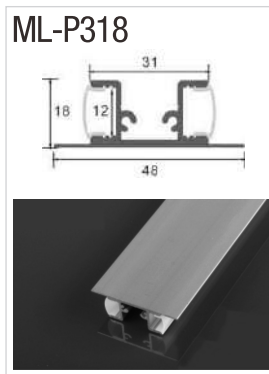

Dimension	Application	Standard Length
48.6*17.6	2-way Washer	2mtr