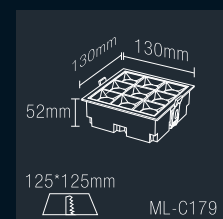

LOMANI^{LED} Laser Blade Light

Input voltage range:
AC 85~265V
50/60Hz

Typical efficiency:
>88%

IP rating
IP20

CRI:
>90

Product Code	Wattage	Led Brand	Lumen	PF	Color Temp.	Beam Angle	Dimension	Cut-out:
ML-C179	36W	CREE	3500lm	PF_≥0.95	NW/WW/WH	38°	130*130*52mm	125*125mm