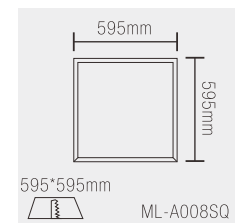

Product Code	Wattage	Led Brand	Lumen	PF	Color Temp.	Beam Angle	Dimension	Cut-out:
ML-A011 SQ	8W	Epistar	720lm	PF≥0.6	WH/NW/WW	120°	88x88x23mm	75x75mm
ML-A012 SQ	15W	Epistar	1350lm	PF≥0.95	WH/NW/WW	120°	145x145x23mm	130x130mm
ML-A013 SQ	22W	Epistar	1980lm	PF≥0.95	WH/NW/WW	120°	170x170x23mm	155x155mm
ML-A014 SQ	30W	Epistar	2700lm	PF≥0.95	WH/NW/WW	120°	221x221x23mm	200x200mm
ML-A008 SQ	48W	Epistar	4550lm	PF≥0.95	WH/NW/WW	120°	600x600x8mm	595x595mm