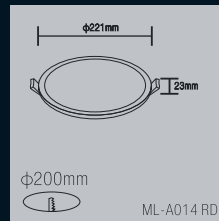

ML-A014 RD

Product Code	Wattage	Led Brand	Lumen	PF	Color Temp.	Beam Angle	Dimension	Cut-out:
ML-A011 RD	8W	Epistar	720lm	PF≥0.6	WH/NW/WW	120°	φ88x23mm	φ75mm
ML-A012 RD	15W	Epistar	1350lm	PF≥0.95	WH/NW/WW	120°	φ145x23mm	φ130mm
ML-A013 RD	22W	Epistar	1980lm	PF≥0.95	WH/NW/WW	120°	φ170x23mm	φ155mm
ML-A014 RD	30W	Epistar	2700lm	PF≥0.95	WH/NW/WW	120°	φ221x23mm	φ200mm