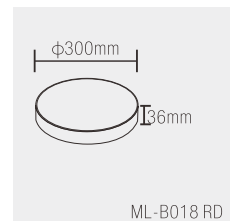

FLANNEL LED SMD surface lights

Input voltage range:
AC 85~265V
50/60Hz

Typical efficiency:
>88%

IP rating
IP20

CRI:
>80

Product Code	Wattage	Led Brand	Lumen	PF	Color Temp.	Beam Angle	Dimension
ML-B015 RD	16W	Epistar	1600lm	PF≥0.95	WH/NW/WW	110°	φ120x36mm
ML-B016 RD	24W	Epistar	2400lm	PF≥0.95	WH/NW/WW	110°	φ175x36mm
ML-B017 RD	32W	Epistar	3200lm	PF≥0.95	WH/NW/WW	110°	φ225x36mm
ML-B018 RD	48W	Epistar	4800lm	PF≥0.95	WH/NW/WW	110°	φ300x36mm