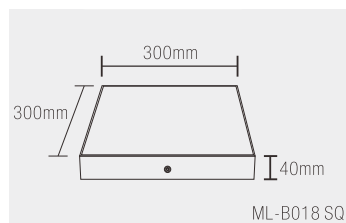

FLANNEL LED SMD surface lights

Input voltage range:
AC 85~265V
50/60Hz

Typical efficiency:
>88%

IP rating
IP20

CRI:
>80

Product Code	Wattage	Led Brand	Lumen	PF	Color Temp.	Beam Angle	Dimension
ML-B015 SQ	16W	Epistar	1600lm	PF≥0.95	WH/NW/WW	110°	120x120x36mm
ML-B016 SQ	24W	Epistar	2400lm	PF≥0.95	WH/NW/WW	110°	175x175x36mm
ML-B017 SQ	32W	Epistar	3200lm	PF≥0.95	WH/NW/WW	110°	225x225x36mm
ML-B018 SQ	48W	Epistar	4800lm	PF≥0.95	WH/NW/WW	110°	300x300x40mm