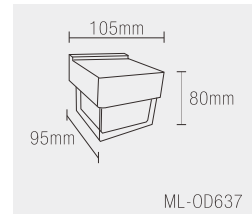

Product Code	Wattage	Led Brand	Lumen	PF	Color Temp.	Body Color	Dimension
ML-OD637	5W	Bridgelux	240lm	PF≥0.65	WW	Flash black	95*105*80mm
ML-OD638	2*5W	Bridgelux	240lm	PF≥0.65	WW	Flash black	950*105*140mm