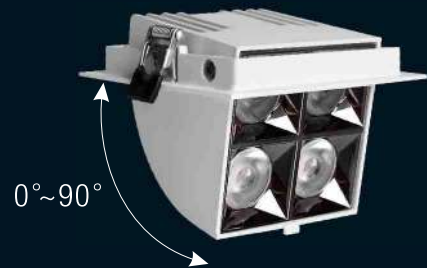

# LORENZO<sup>LED</sup>

ZOOM LIGHT SERIES

Input voltage range:  
AC 85~265V  
50/60Hz

Typical efficiency:  
>88%

IP rating  
IP20

CRI:  
>90

Product Code	Wattage	Led Brand	Lumen	PF	Color Temp.	Beam Angle	Dimension	Cut-out:
ML-Z020	20W	CREE	2000lm	PF≥0.95	NW/WW/WH	38°	110*110*80mm	100*100mm