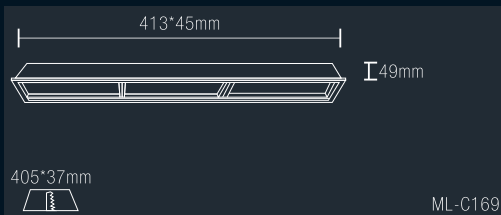

# LACOME<sup>LED</sup> Laser Blade Light

Input voltage range:  
AC 85~265V  
50/60Hz

Typical efficiency:  
>88%

IP rating  
IP20

CRI:  
>80

Product Code	Wattage	Led Brand	Lumen	PF	Color Temp.	Beam Angle	Dimension	Cut-out:
ML-C167	5X3W	Cree	1650lm	PF≥0.95	NW/WW	WallWash	147x45x49mm	140x37mm
ML-C168	10X3W	Cree	3300lm	PF≥0.95	NW/WW	WallWash	280x45x49mm	273x37mm
ML-C169	15X3W	Cree	4950lm	PF≥0.95	NW/WW	WallWash	413x45x49mm	405x37mm