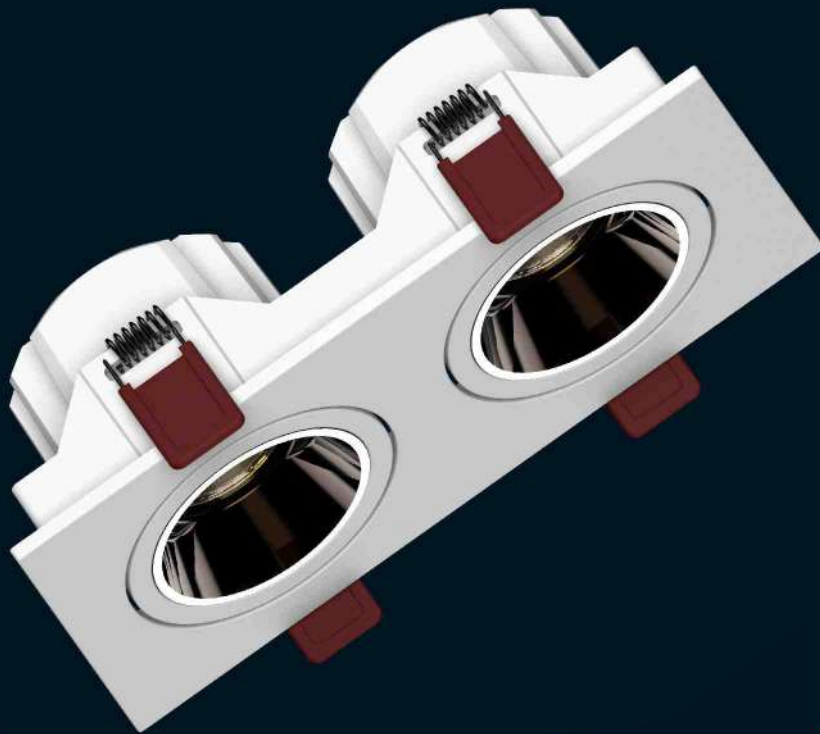

# ROCACO COB Spot lights

Input voltage range:  
AC 85~265V  
50/60Hz

Typical efficiency:  
>88%

IP rating  
IP20

CRI:  
>80

Product Code	Wattage	Led Brand	Lumen	PF	Color Temp.	Beam Angle	Dimension	Cut-out:
ML-C160 RD	14.3W	Cree	1458lm	PF≥0.95	NW/WW	38°	φ85X93mm	φ75mm
ML-C160 SQ	14.3W	Cree	1458lm	PF≥0.95	NW/WW	38°	85X85X93mm	75X75mm