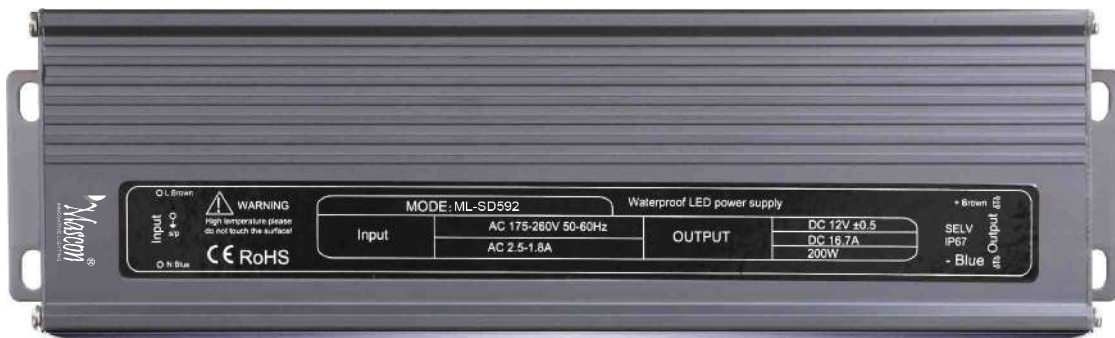

CANDY SERIES-OUTDOOR STRIP DRIVER

Product Code	Power	IP	Dimension	Color	Warranty
ML-SD592	16.5A/200W	67	235*66*45mm	Grey	12Months