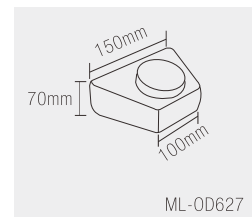

FLOAM^{LED} Outdoor lights

Input voltage range:
AC 85~265V
50/60Hz

Typical efficiency:
>88%

IP rating
Ip65

CRI:
>80

Product Code	Wattage	Led Brand	Lumen	PF	Color Temp.	Body Color	Dimension
ML-OD626	5W	Bridgelux	240lm	PF≥0.65	WW	Flash black	150*100*70mm
ML-OD627	5W	Bridgelux	240lm	PF≥0.65	WW	Flash black	150*100*70mm