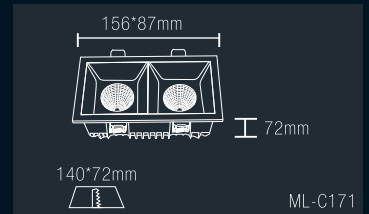

LACOME^{LED} Laser Blade Light

Input voltage range:
AC 85~265V
50/60Hz

Typical efficiency:
>88%

IP rating
IP20

CRI:
>80

Product Code	Wattage	Led Brand	Lumen	PF	Color Temp.	Beam Angle	Dimension	Cut-out:
ML-C170	12W	EPISTAR	1320lm	PF≥0.95	NW/WW	30°	86x86x72mm	76x76mm
ML-C171	2X12W	EPISTAR	3300lm	PF≥0.95	NW/WW	30°	156x87x72mm	140x72mm