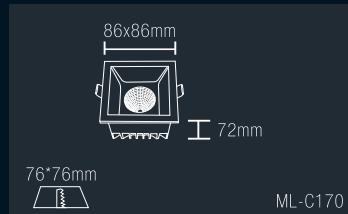

Product Code	Wattage	Led Brand	Lumen	PF	Color Temp.	Beam Angle	Dimension	Cut-out:
ML-C162	2x3W	Cree	660lm	PF≥0.95	NW/WW	30°	74x45x49mm	68x37mm
ML-C164	5X3W	Cree	1650lm	PF≥0.95	NW/WW	30°	147x45x49mm	140x37mm
ML-C165	10X3W	Cree	3300lm	PF≥0.95	NW/WW	30°	280x45x49mm	273x37mm
ML-C166	15X3W	Cree	4950lm	PF≥0.95	NW/WW	30°	413x45x49mm	405x37mm

# LACOME<sup>LED</sup> Laser Blade Light

Input voltage range:  
AC 85~265V  
50/60Hz

Typical efficiency:  
>88%

IP rating  
IP20

CRI:  
>80

Product Code	Wattage	Led Brand	Lumen	PF	Color Temp.	Beam Angle	Dimension	Cut-out:
ML-C170	12W	EPISTAR	1320lm	PF≥0.95	NW/WW	30°	86x86x72mm	76x76mm
ML-C171	2X12W	EPISTAR	3300lm	PF≥0.95	NW/WW	30°	156x87x72mm	140x72mm