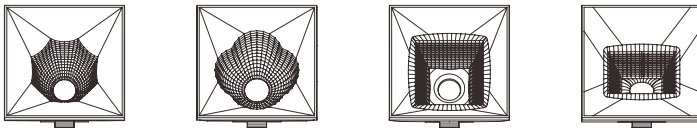

## Optics

Product Code	Wattage	Led Brand	Lumen	PF	Color Temp.	Beam Angle	Dimension	Cut-out:
ML-C174	3W	CREE	310lm	PF≥0.6	NW/WW/WH	36°	92*92*52mm	87*87mm