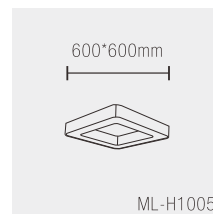

Product Code	Wattage	Led Brand	Lumen	PF	Color Temp.	Beam Angle	Dimension
ML-H1005	48W	BRIDGELUX	4800lm	PF≥0.95	NW/WW/WH	110°	600*600mm