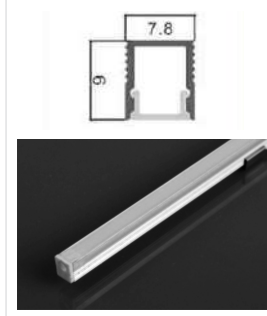

# Aluminum Profile

**ML-P305**

Dimension	Application	Standard Length
13.2*7	13mm Surface	2mtr

**ML-P306**

Dimension	Application	Standard Length
7.5*6	5mm Surface	2mtr

**ML-P307**

Dimension	Application	Standard Length
29.5*15	Hanger Profile	2mtr