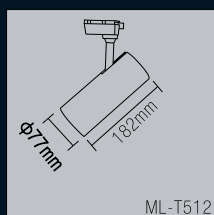

AERIN^{LED} Track & Wall Spot lights

Input voltage range:
AC 85~265V
50/60Hz

Typical efficiency:
>88%

IP rating
IP20

CRI:
>80

ML-T512

Product Code	Wattage	Led Brand	Lumen	PF	Color Temp.	Beam Angle	Dimension
ML-T510	12W	CREE	1200lm	PF≥0.95	NW/WW/WH	38°	φ50*130mm
ML-T511	20W	CREE	2400lm	PF≥0.95	NW/WW/WH	38°	φ60*158mm
ML-T512	30W	CREE	3000lm	PF≥0.95	NW/WW/WH	38°	φ77*182mm
ML-W510	12W	CREE	1200lm	PF≥0.95	NW/WW/WH	38°	φ50*130mm
ML-W511	20W	CREE	2400lm	PF≥0.95	NW/WW/WH	38°	φ60*158mm
ML-W512	30W	CREE	3000lm	PF≥0.95	NW/WW/WH	38°	φ77*182mm