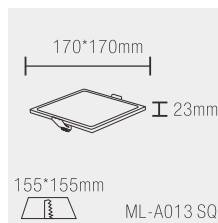

Product Code	Wattage	Led Brand	Lumen	PF	Color Temp.	Beam Angle	Dimension	Cut-out:
ML-A011 SQ	8W	Epistar	720lm	PF≥0.6	WH/NW/WW	120°	88x88x23mm	75x75mm
ML-A012 SQ	15W	Epistar	1350lm	PF≥0.95	WH/NW/WW	120°	145x145x23mm	130x130mm
ML-A013 SQ	22W	Epistar	1980lm	PF≥0.95	WH/NW/WW	120°	170x170x23mm	155x155mm
ML-A014 SQ	30W	Epistar	2700lm	PF≥0.95	WH/NW/WW	120°	221x221x23mm	200x200mm
ML-A008 SQ	48W	Epistar	4550lm	PF≥0.95	WH/NW/WW	120°	600x600x8mm	595x595mm