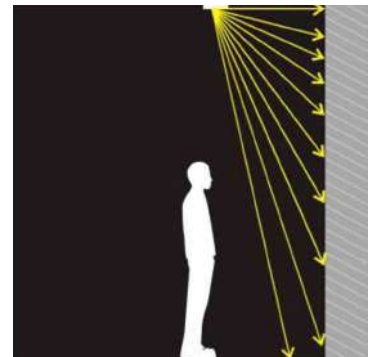

# LACOME<sup>LED</sup> Laser Blade Light

Input voltage range:  
AC 85~265V  
50/60Hz

Typical efficiency:  
>88%

IP rating  
IP20

CRI:  
>80

Product Code	Wattage	Led Brand	Lumen	PF	Color Temp.	Beam Angle	Dimension	Cut-out:
ML-C170	12W	EPISTAR	1320lm	PF≥0.95	NW/WW	30°	86x86x72mm	76x76mm
ML-C171	2X12W	EPISTAR	3300lm	PF≥0.95	NW/WW	30°	156x87x72mm	140x72mm