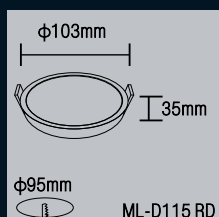

AZZARO^{LED} SMD down lights

Input voltage range:
AC 85~265V
50/60Hz

Typical efficiency:
>88%

IP rating
IP20

CRI:
>80

Product Code	Wattage	Led Brand	Lumen	PF	Color Temp.	Beam Angle	Dimension	Cut-out:
ML-D115 RD	8W	Epistar	720lm	PF≥0.6	WH/NW/WW	110°	φ103x35mm	φ95mm
ML-D116 RD	15W	Epistar	1400lm	PF≥0.95	WH/NW/WW	110°	φ146x35mm	φ140mm
ML-D117 RD	22W	Epistar	1980lm	PF≥0.95	WH/NW/WW	110°	φ170x35mm	φ165mm