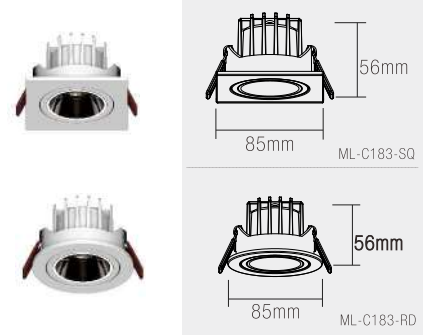

# ROCHAS COB Spot lights

Input voltage range:  
AC 85~265V  
50/60Hz

Typical efficiency:  
>88%

IP rating  
IP20

CRI:  
>80

Product Code	Wattage	Led Brand	Lumen	PF	Color Temp.	Beam Angle	Dimension	Cut-out:
ML-C183-SQ	12W	CREE	1300lm	PF≥0.95	NW/WW/WH	38°	85*85*56mm	φ75mm
ML-C183-RD	12W	CREE	1300lm	PF≥0.95	NW/WW/WH	38°	φ85*56mm	φ75mm
ML-C184	2*12W	CREE	2600lm	PF≥0.95	NW/WW/WH	38°	168*85*56mm	160*75mm