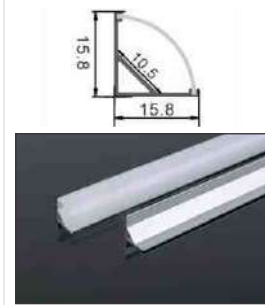

ML-P303

Dimension	Application	Standard Length
15.8*15.8	Corner Profile	2mtr